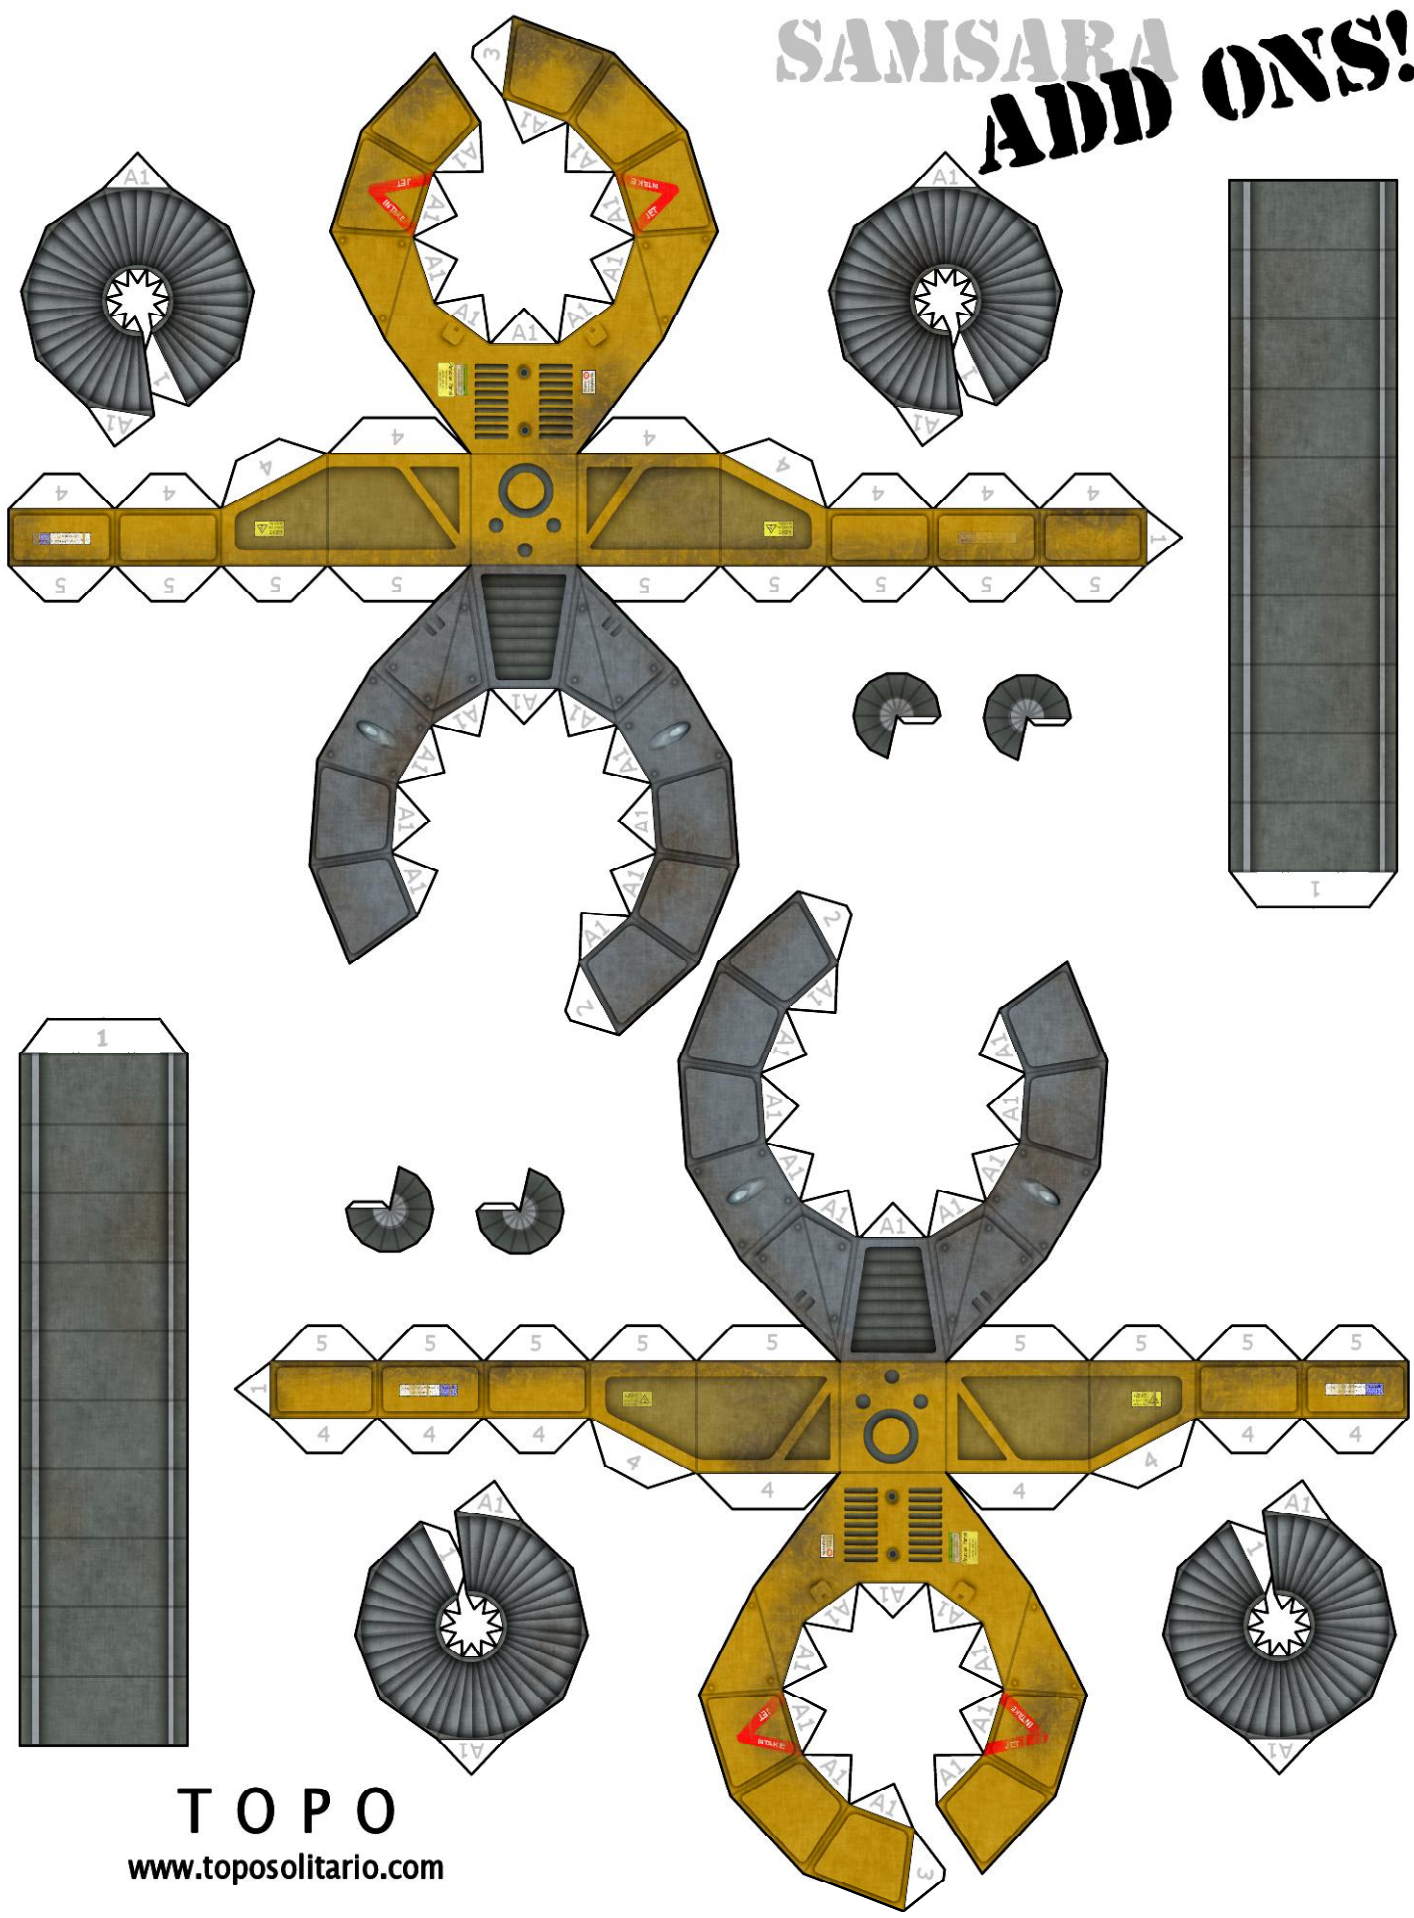

SAMSARA
ADD ONS!

TOPO

www.toposolitario.com