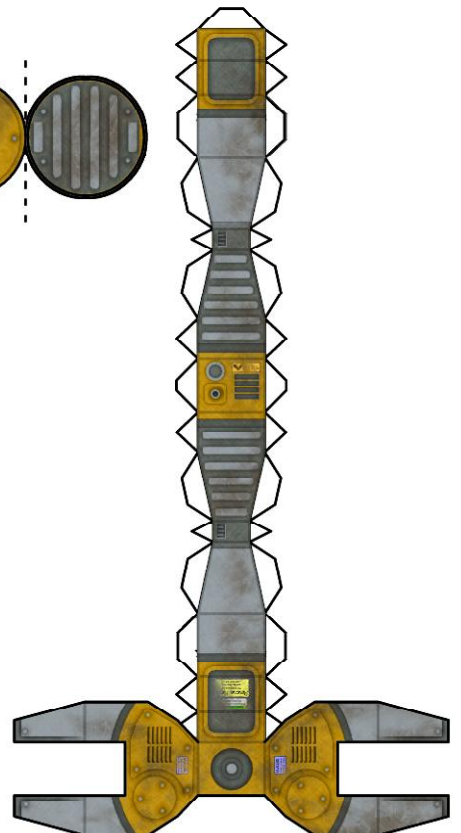

SAMBARA ADD ONS!

TOPO
www.toposolitario.com

CRANE
WITH ROBOTIC CLAW

FLOTATION TURBO FANS
(INSTEAD OF WHEELS)

REMOTE BASE
FOR SPARE
TURRETS

EXTREMELY SEXY
ENGINEERING PLOW

OUTRIGGER
JACKS

SAMBARA ADD ONS!