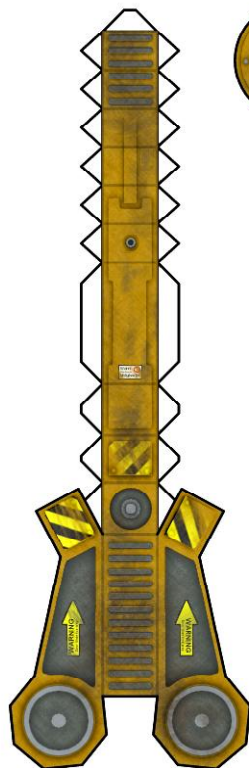

SAMBARA ADD ONS!

TOPO
www.toposolitario.com

CRANE
WITH ROBOTIC CLAW

FLOTATION TURBO FANS
(INSTEAD OF WHEELS)

REMOTE BASE
FOR SPARE
TURRETS

EXTREMELY SEXY
ENGINEERING PLOW

OUTRIGGER
JACKS

SAMBARA ADD ONS!