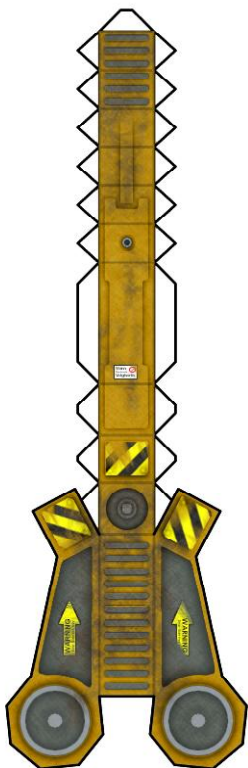

SAMBARA ADD ONS!

TOPO
www.toposolitario.com

CRANE
WITH ROBOTIC CLAW

FLOTATION TURBO FANS
(INSTEAD OF WHEELS)

REMOTE BASE
FOR SPARE
TURRETS

EXTREMELY SEXY
ENGINEERING PLOW

OUTRIGGER
JACKS

SAMBARA ADD ONS!