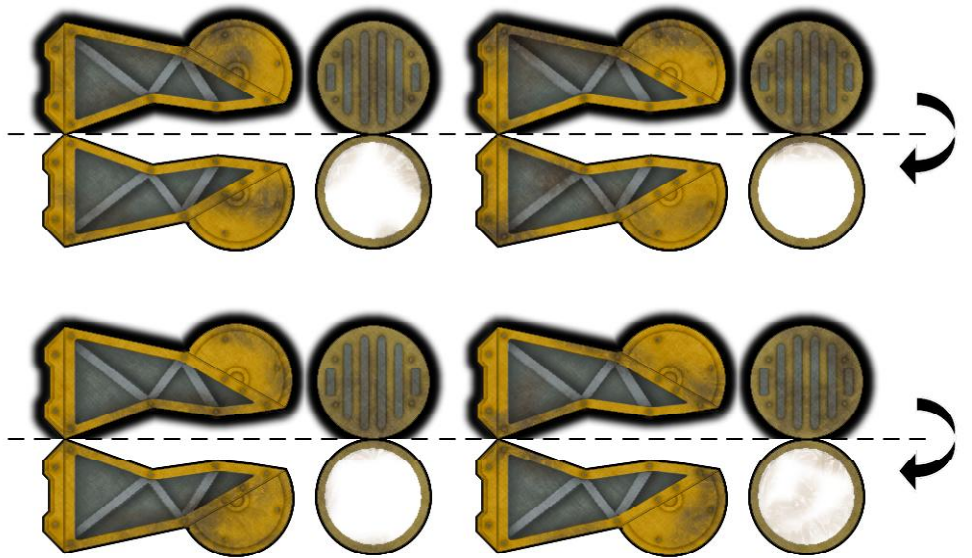

SAMSARA ADD ONS!

TOPO
www.toposolitario.com