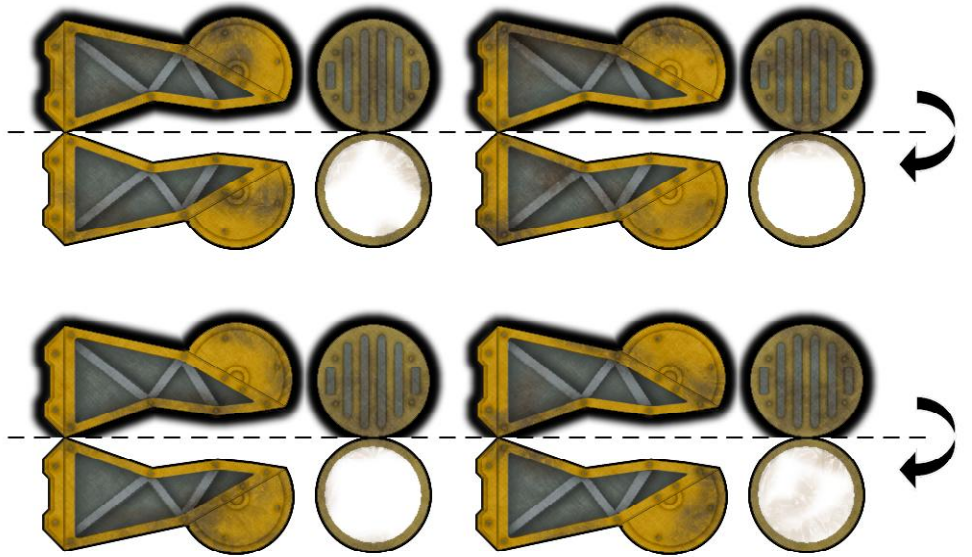

SAMSARA ADD ONS!

TOPO
www.toposolitario.com