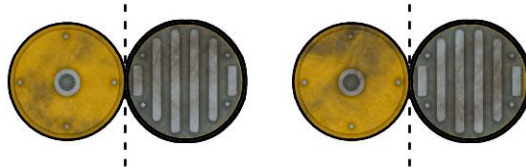

SAMBARA ADD ONS!

TOPO
www.toposolitario.com

CRANE
WITH ROBOTIC CLAW

FLOTATION TURBO FANS
(INSTEAD OF WHEELS)

REMOTE BASE
FOR SPARE
TURRETS

EXTREMELY SEXY
ENGINEERING PLOW

OUTRIGGER
JACKS

SAMBARA ADD ONS!