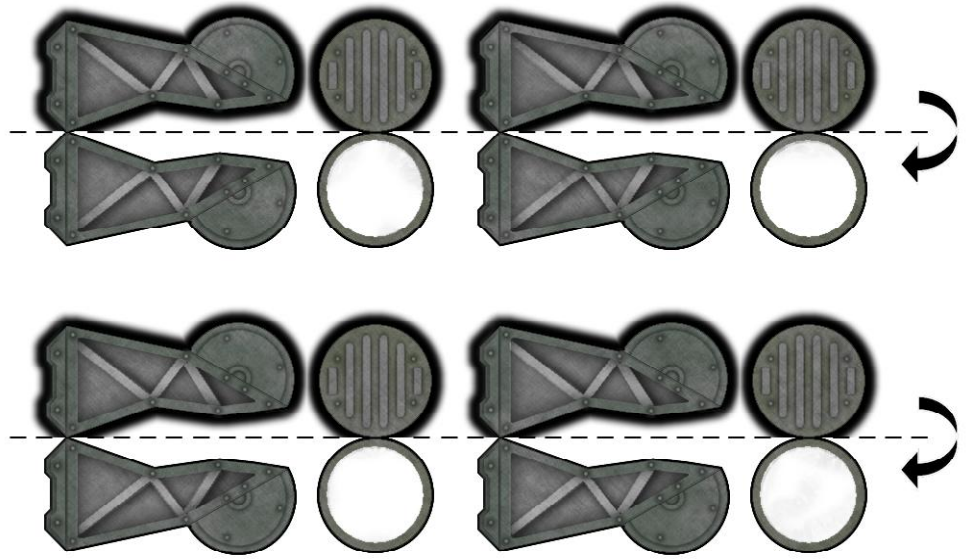

**SAMSARA
ADD ONS!**

T O P O
www.toposolitario.com