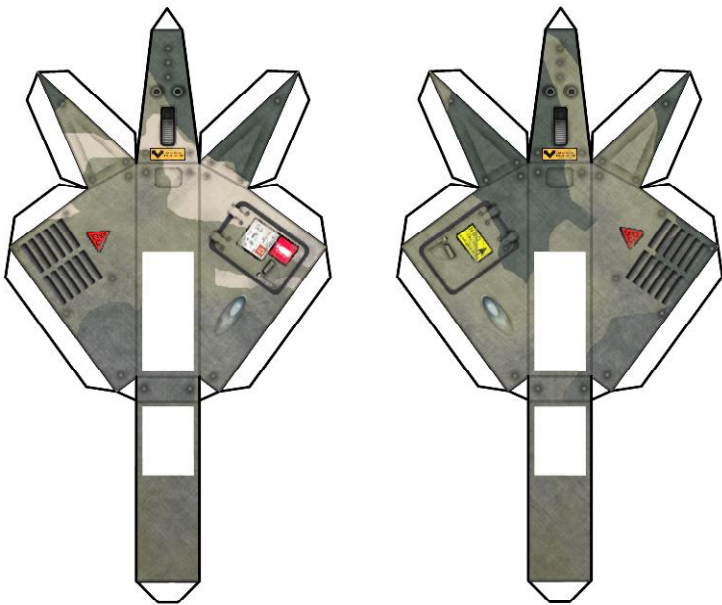

SAMSARA ADD ONS!

TOPO
www.toposolitario.com