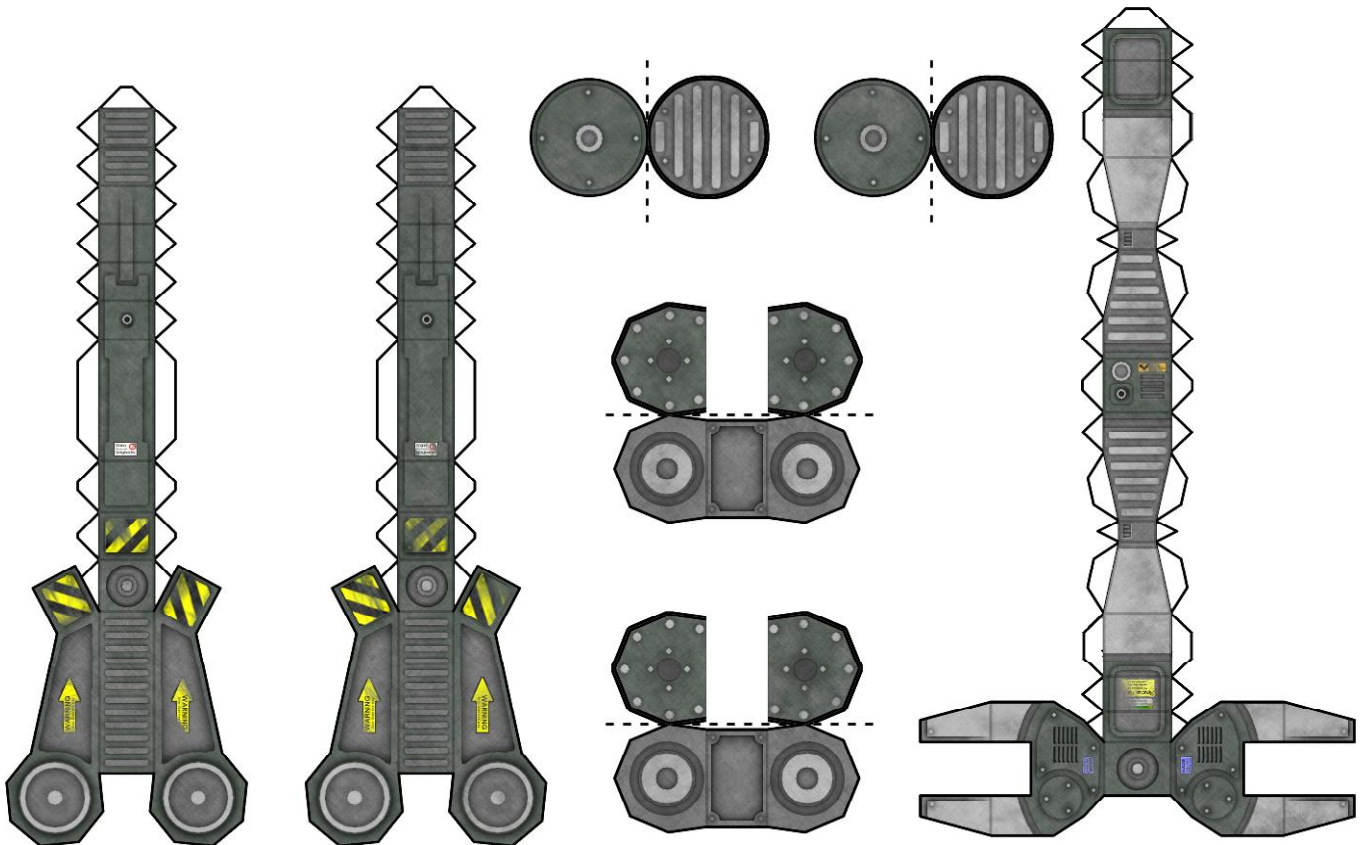

SAMBARA ADD ONS!

TOPO
www.toposolitario.com

CRANE
WITH ROBOTIC CLAW

FLOTATION TURBO FANS
(INSTEAD OF WHEELS)

REMOTE BASE
FOR SPARE
TURRETS

EXTREMELY SEXY
ENGINEERING PLOW

OUTRIGGER
JACKS

SAMBARA ADD ONS!