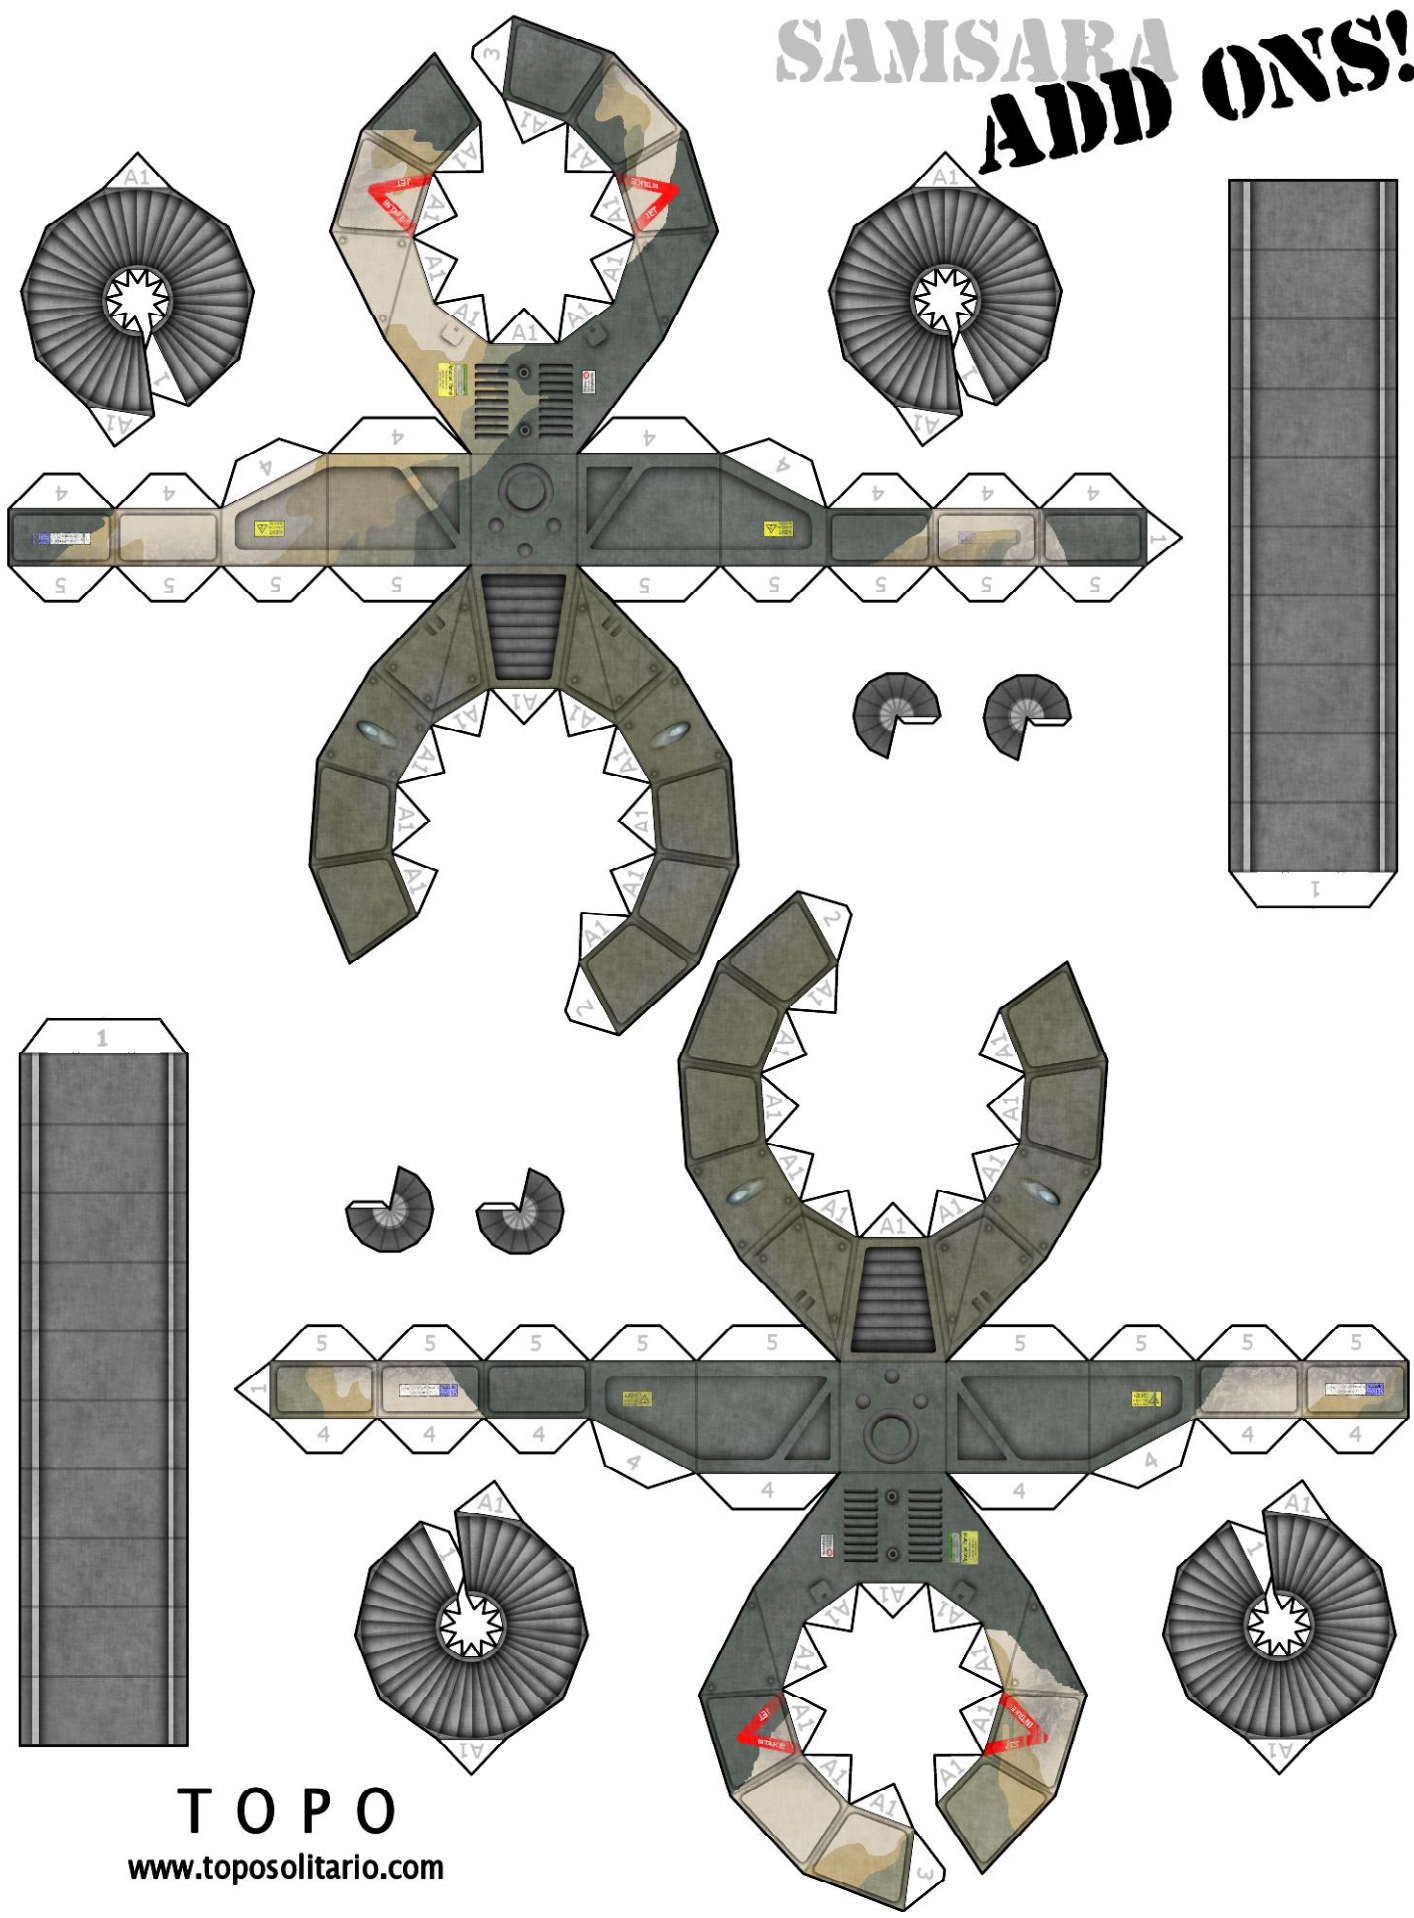

SANSARA ADD ONS!