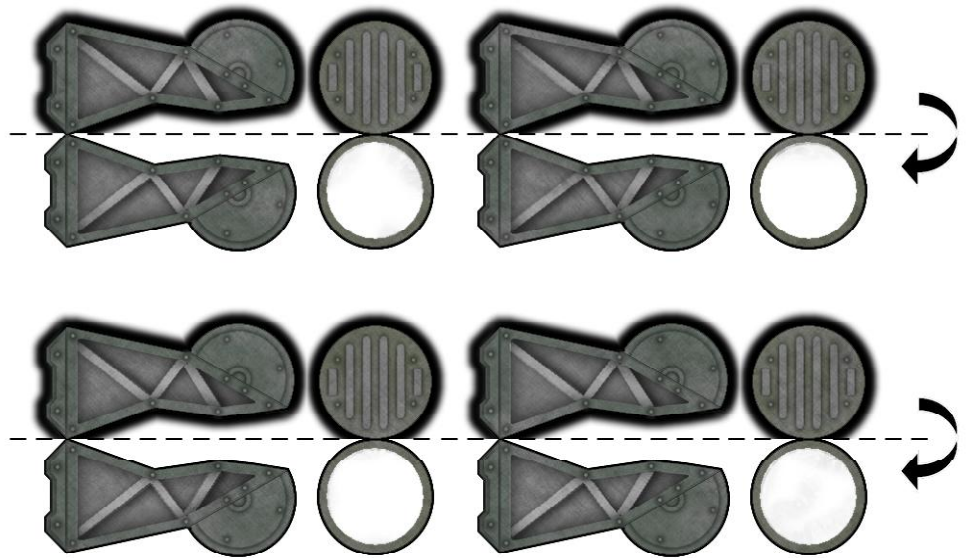

**SAMSARA
ADD ONS!**

T O P O
www.toposolitario.com