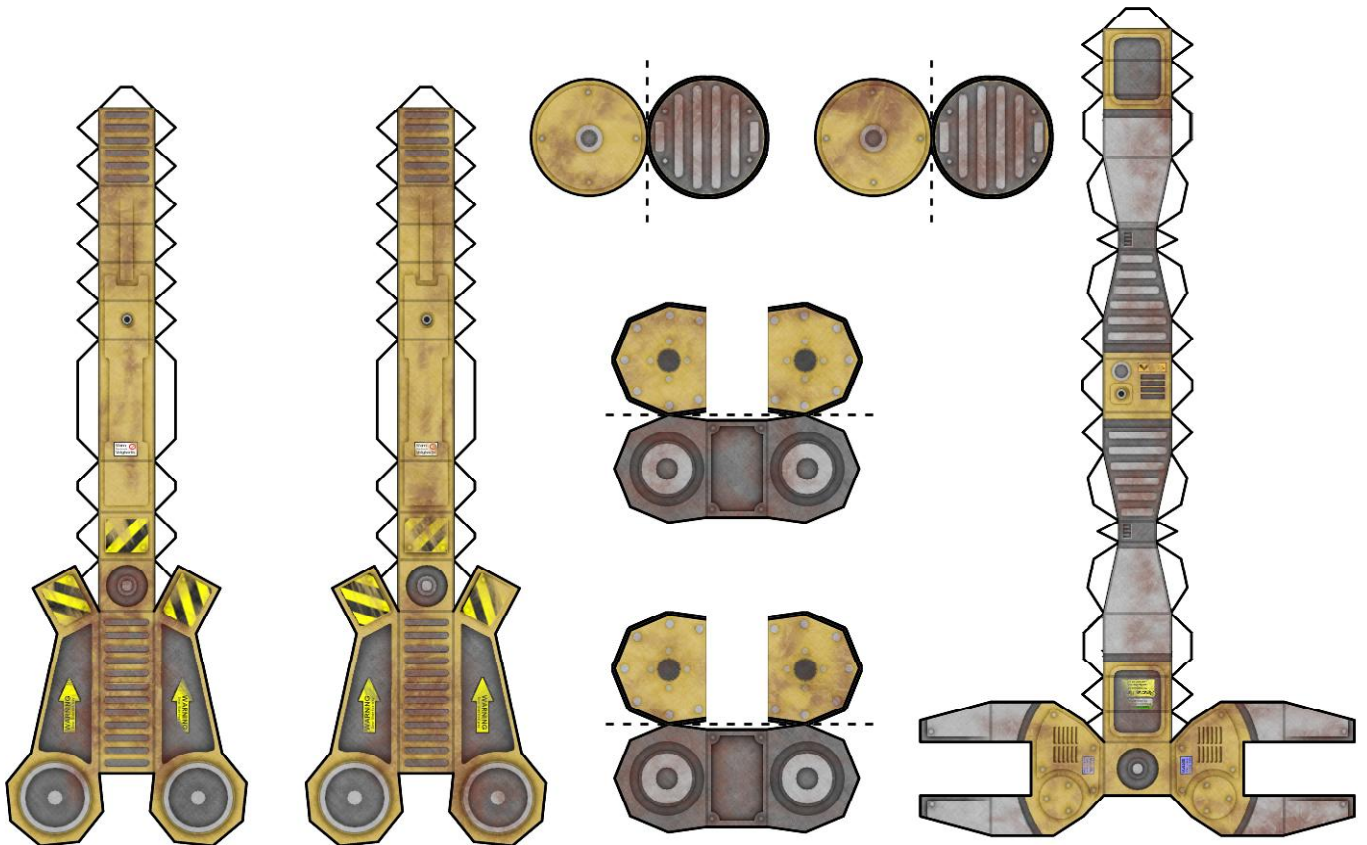

# SAMBARA ADD ONS!

TOPO  
[www.toposolitario.com](http://www.toposolitario.com)

CRANE  
WITH ROBOTIC CLAW

FLOTATION TURBO FANS  
(INSTEAD OF WHEELS)

REMOTE BASE  
FOR SPARE  
TURRETS

EXTREMELY SEXY  
ENGINEERING PLOW

OUTRIGGER  
JACKS