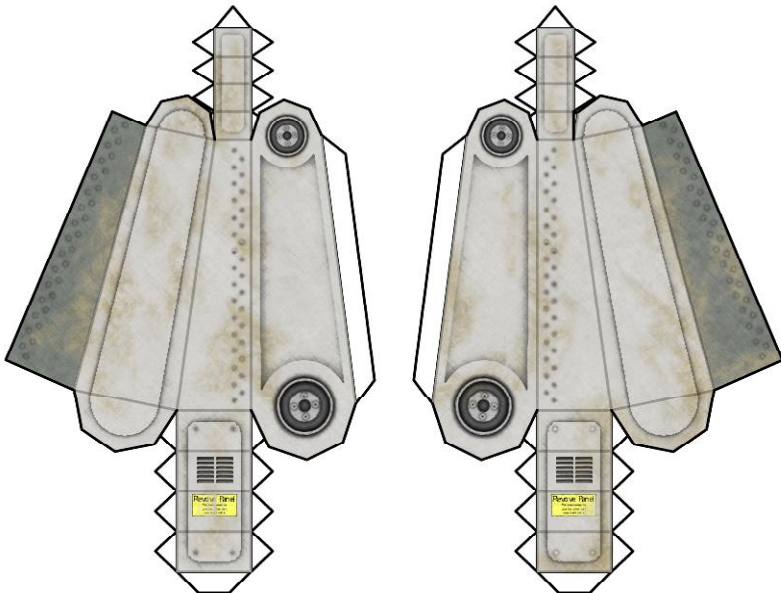

TOPO
www.toposolitario.com