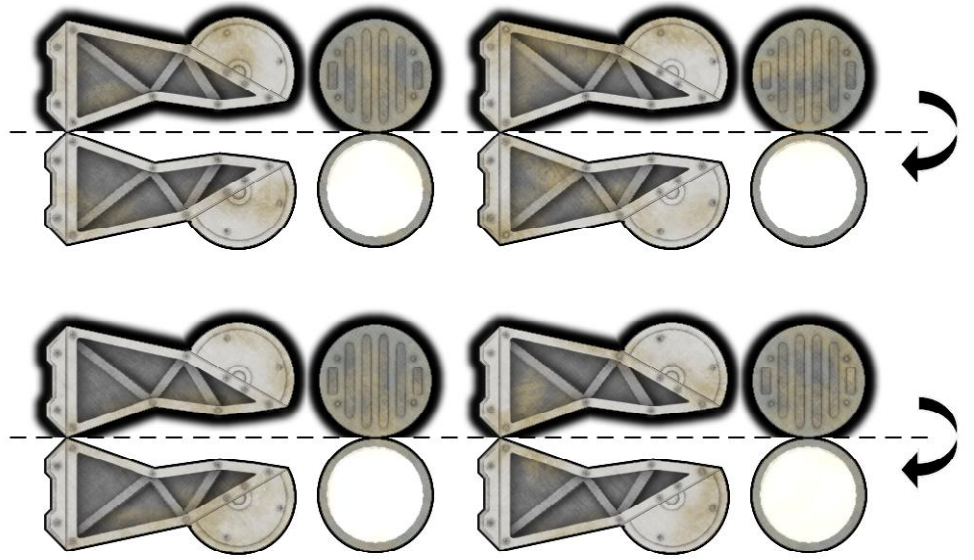

**SAMSARA
ADD ONS!**

TOPO
www.toposolitario.com