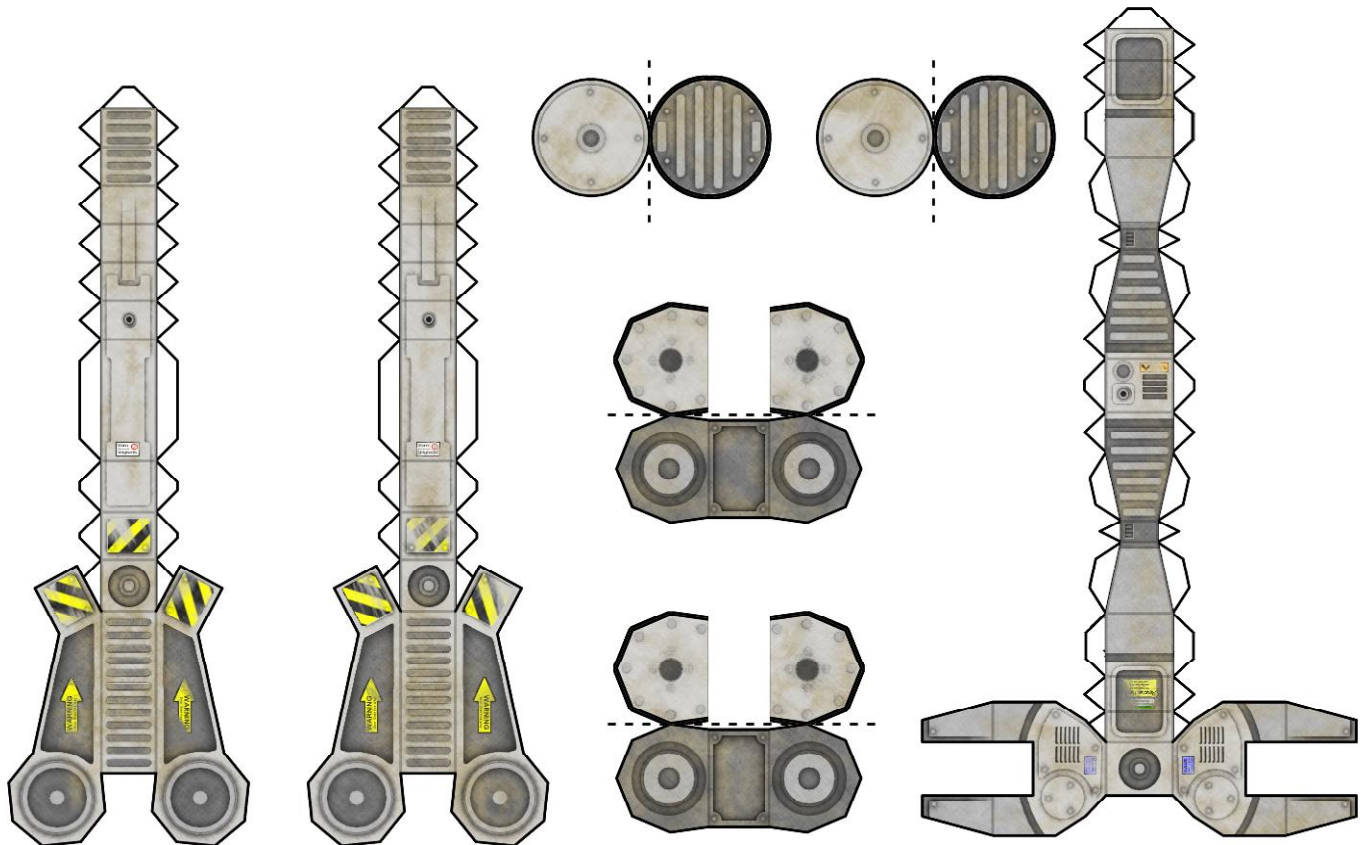

SAMBARA ADD ONS!

TOPO
www.toposolitario.com

CRANE
WITH ROBOTIC CLAW

FLOTATION TURBO FANS
(INSTEAD OF WHEELS)

REMOTE BASE
FOR SPARE
TURRETS

EXTREMELY SEXY
ENGINEERING PLOW

OUTRIGGER
JACKS

SAMBARA ADD ONS!