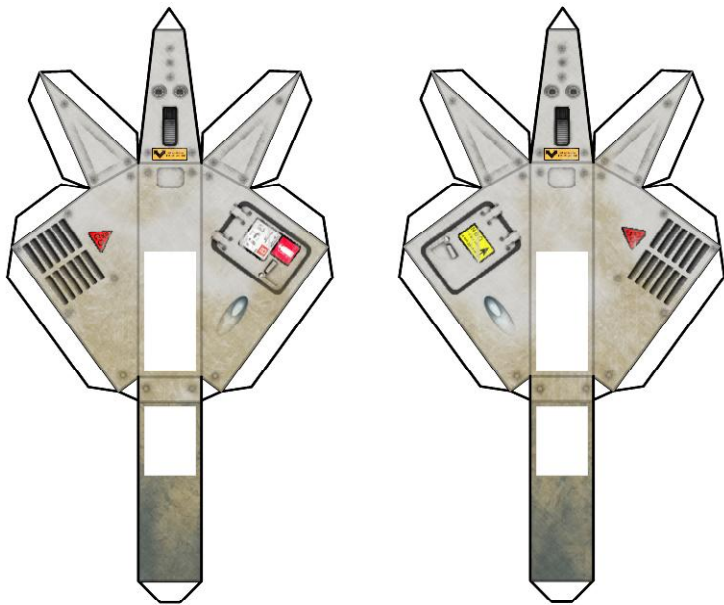

SAMSARA ADD ONS!

TOPO
www.toposolitario.com