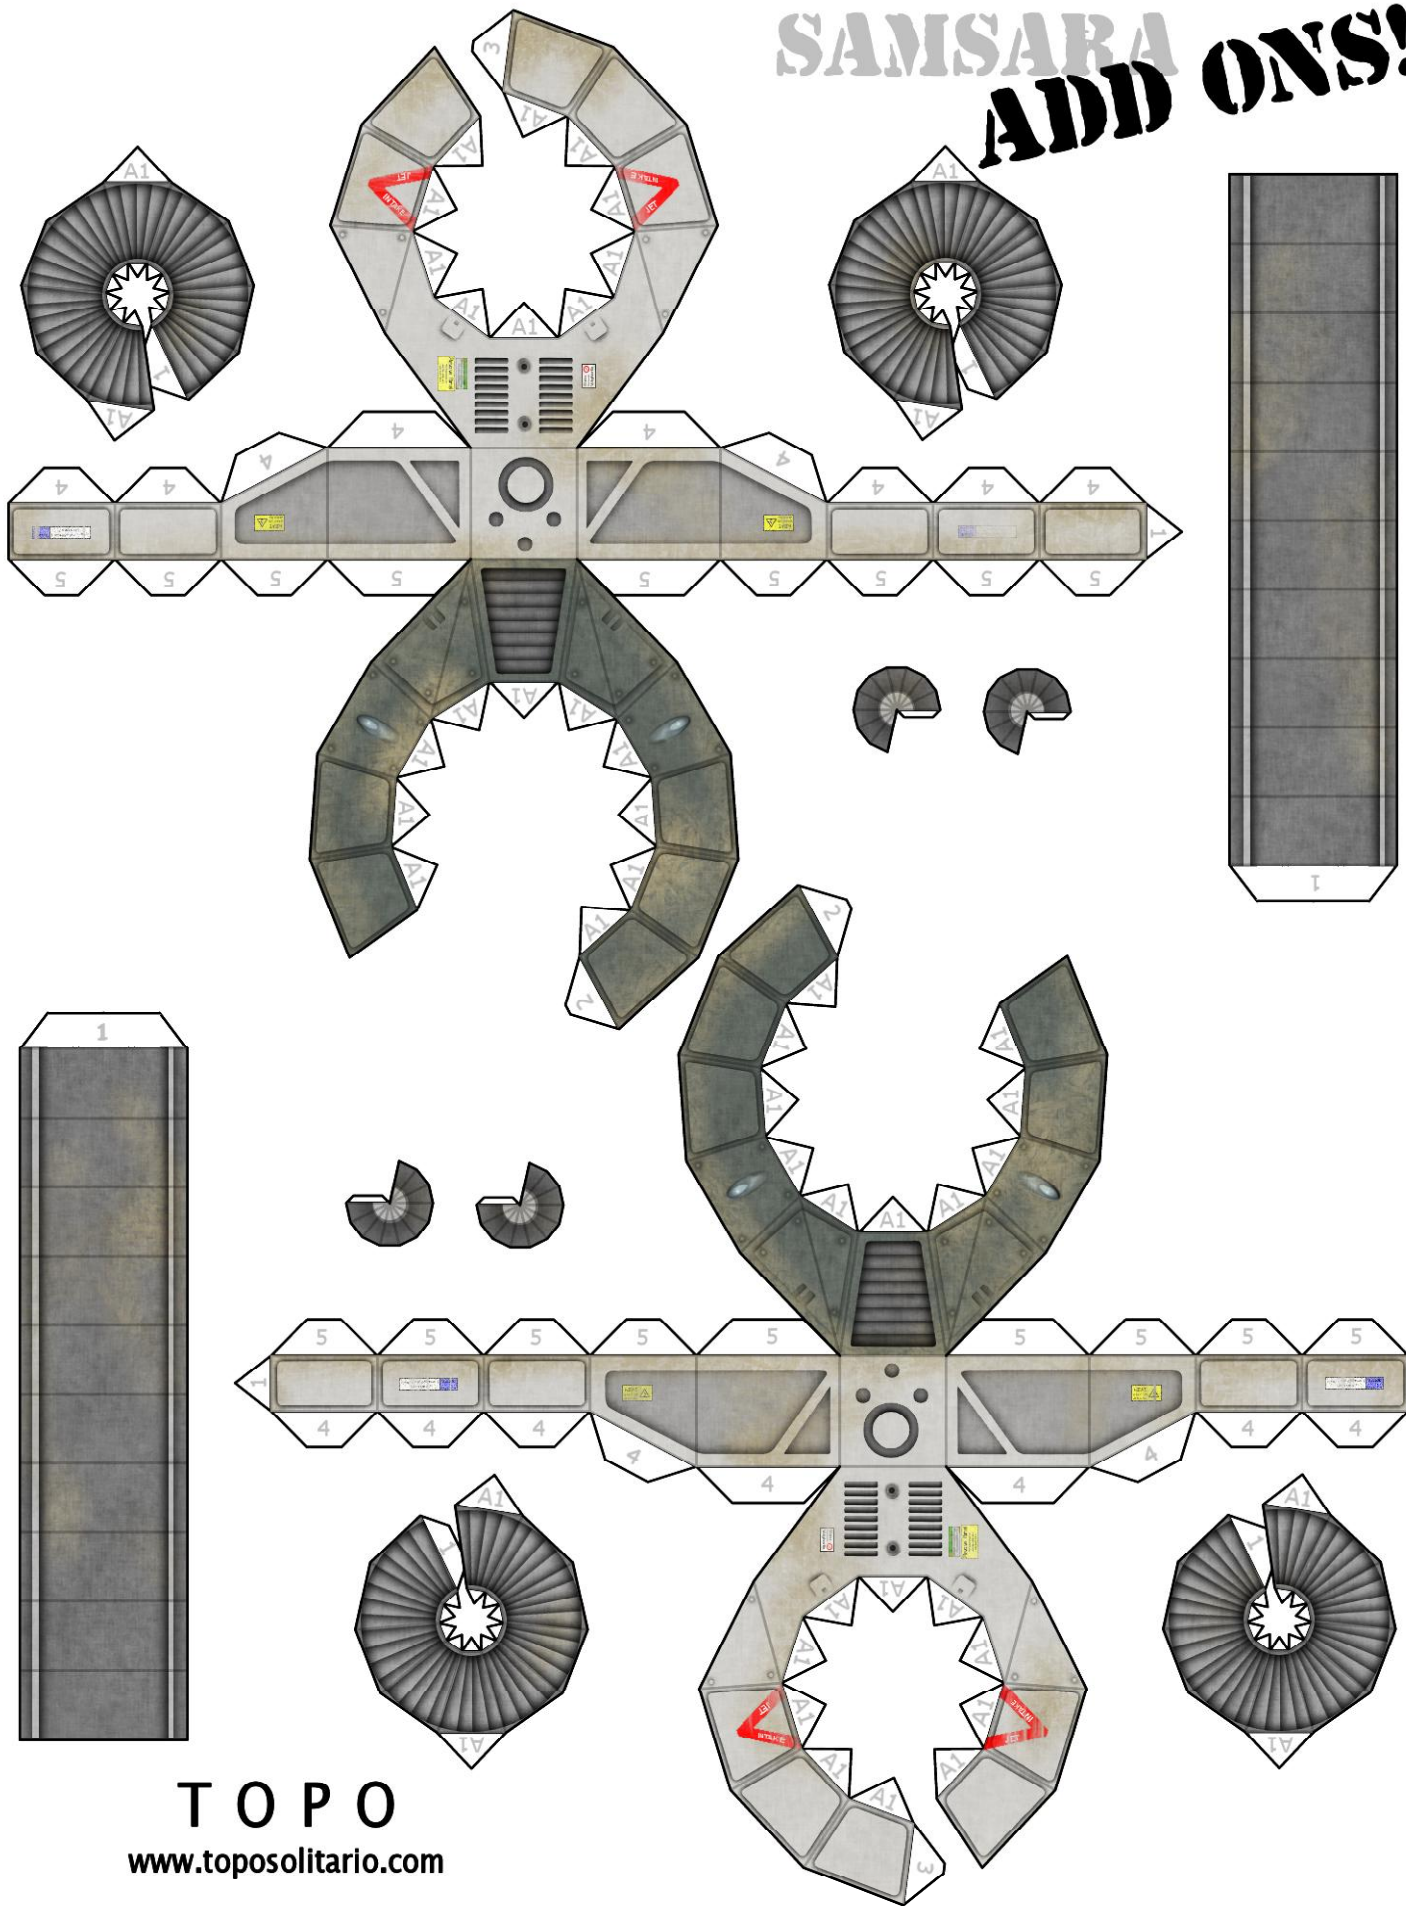

SAMSARA ADD ONS!

TOPO
www.toposolitario.com