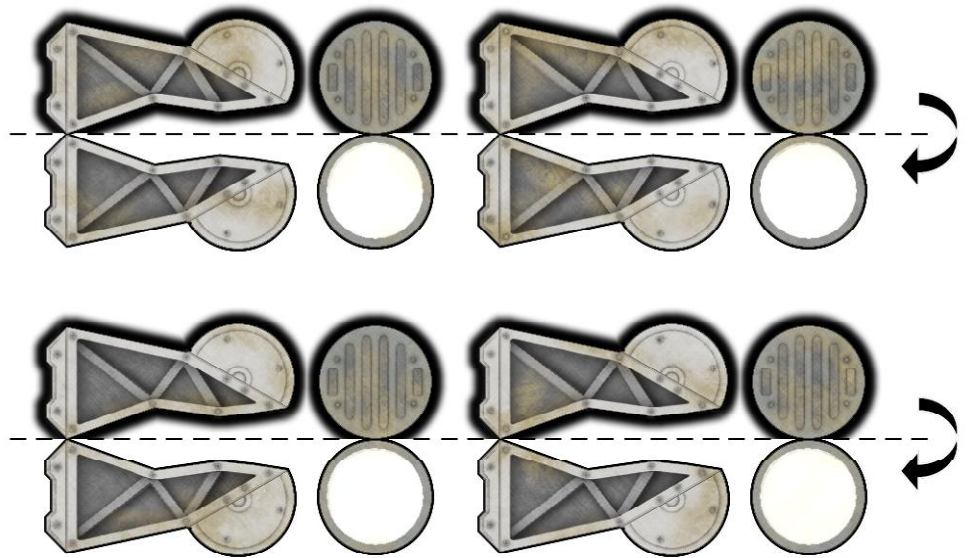

**SAMSARA
ADD ONS!**

TOPO
www.toposolitario.com