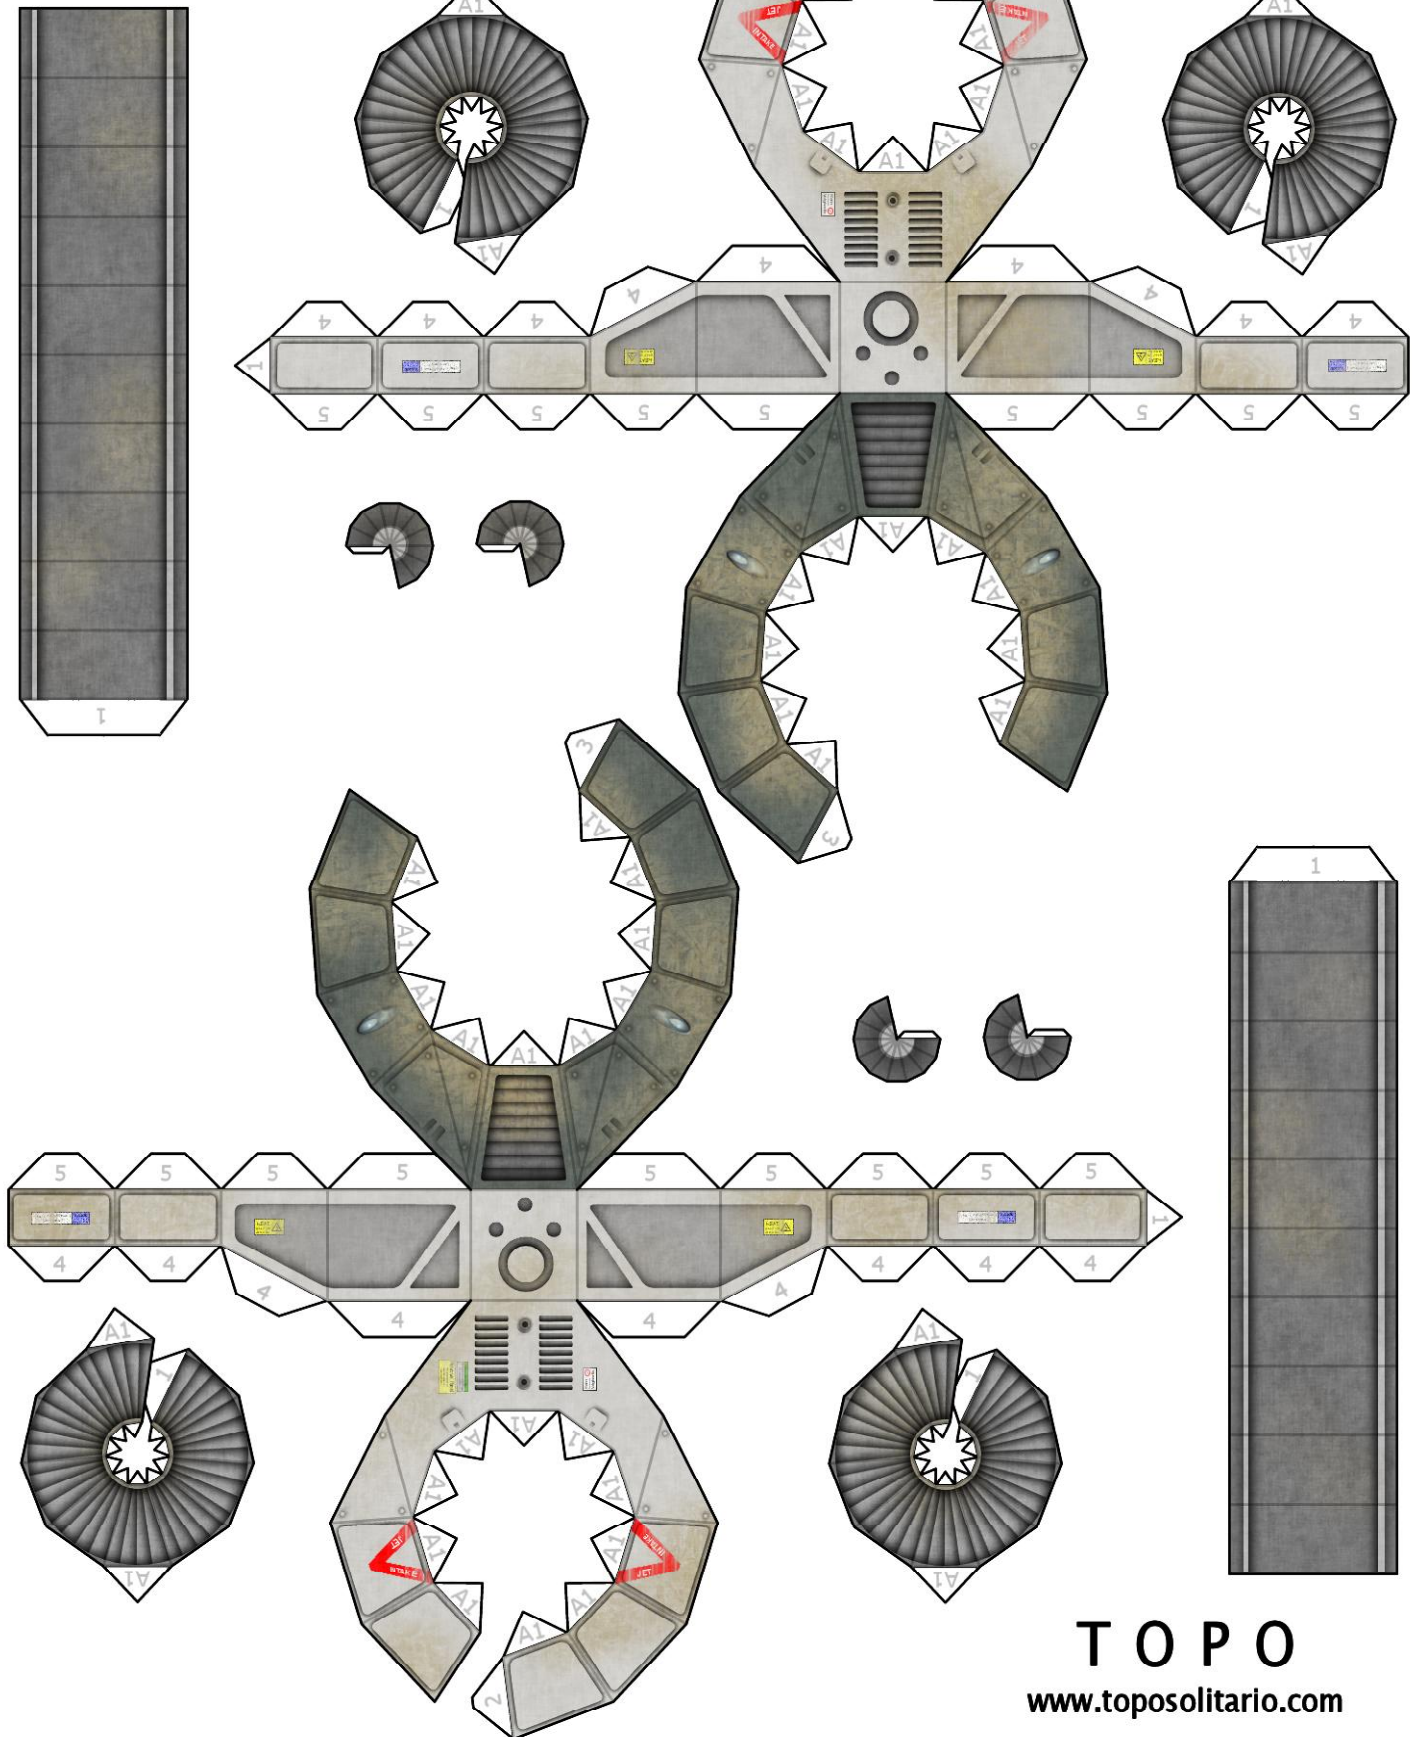

SANSARA ADD ONS!

TOPO
www.toposolitario.com