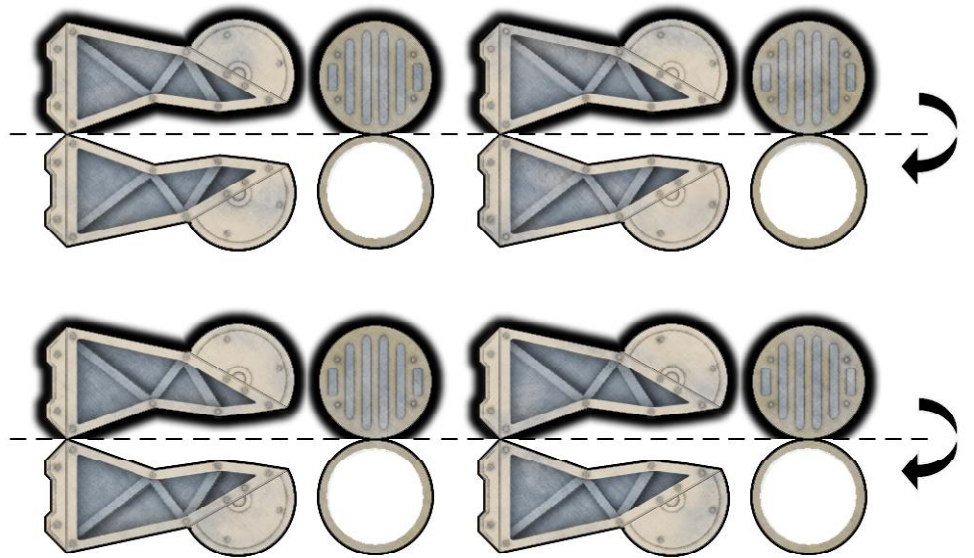

SAMBARA ADD ONS!

TOPO
www.toposolitario.com

CRANE
WITH ROBOTIC CLAW

FLOTATION TURBO FANS
(INSTEAD OF WHEELS)

REMOTE BASE
FOR SPARE
TURRETS

EXTREMELY SEXY
ENGINEERING PLOW

OUTRIGGER
JACKS

SAMBARA ADD ONS!

TOPO
www.toposolitario.com

SAMSARA ADD ONS!

TOPO
www.toposolitario.com

**SAMSARA
ADD ONS!**

TOPO
www.toposolitario.com

SAMSARA ADD ONS!

SANSARA ADD ONS!