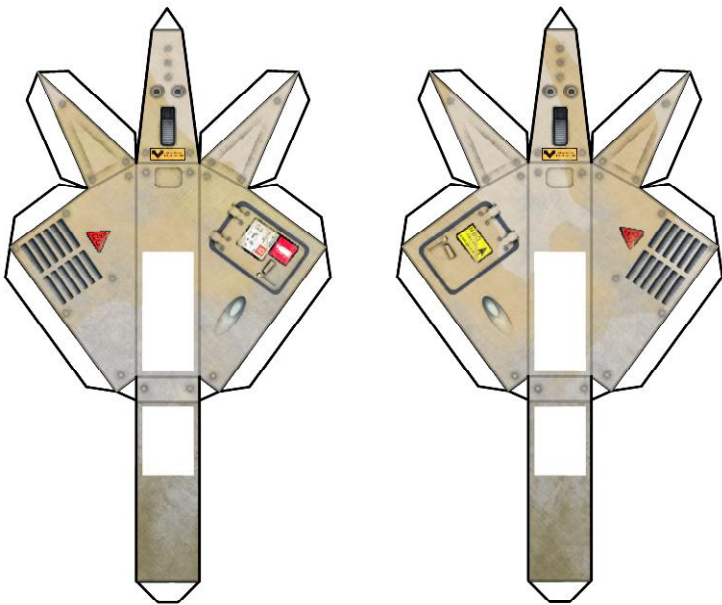

SAMSARA ADD ONS!

TOPO
www.toposolitario.com