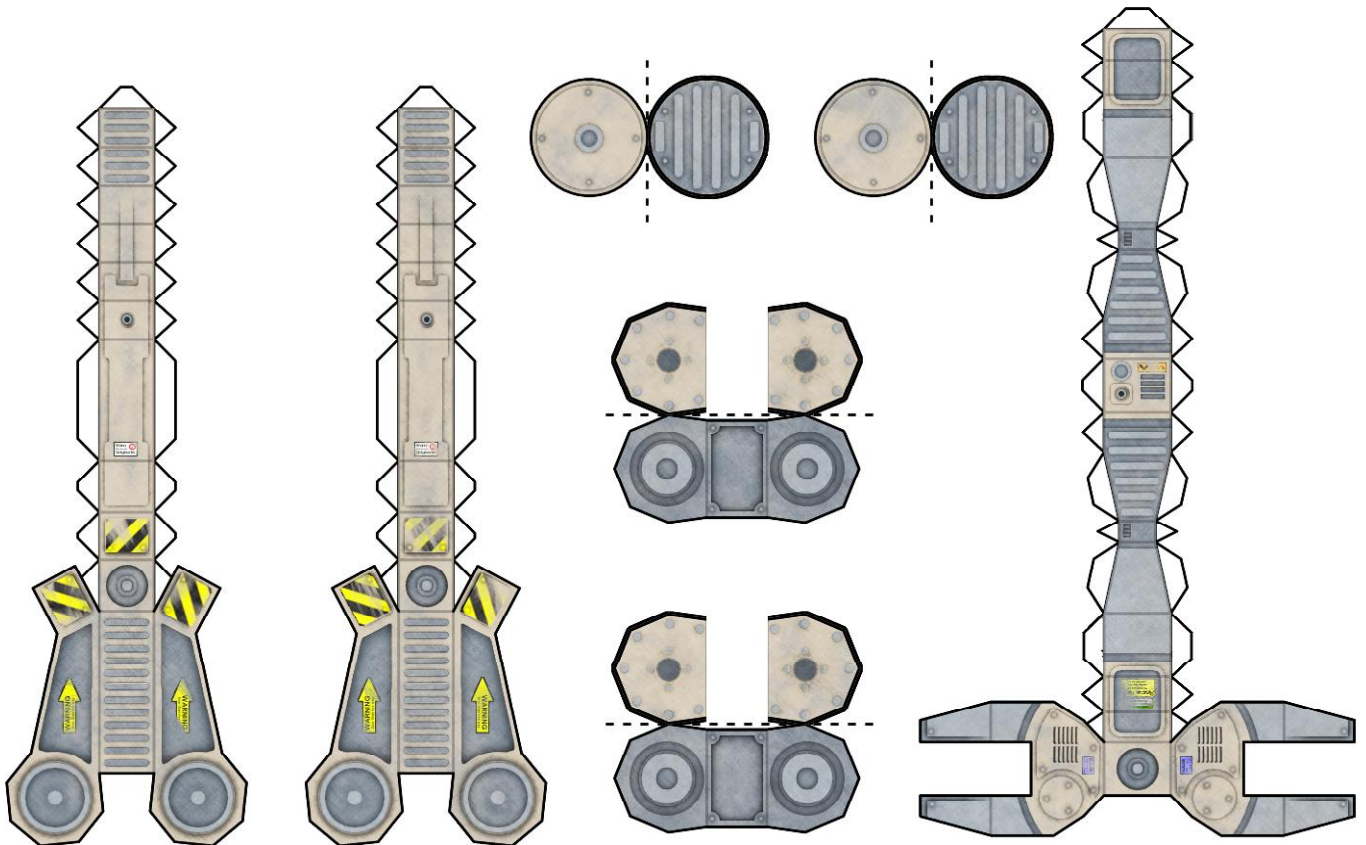

SAMBARA ADD ONS!

TOPO
www.toposolitario.com

CRANE
WITH ROBOTIC CLAW

FLOTATION TURBO FANS
(INSTEAD OF WHEELS)

REMOTE BASE
FOR SPARE
TURRETS

EXTREMELY SEXY
ENGINEERING PLOW

OUTRIGGER
JACKS

SAMBARA ADD ONS!