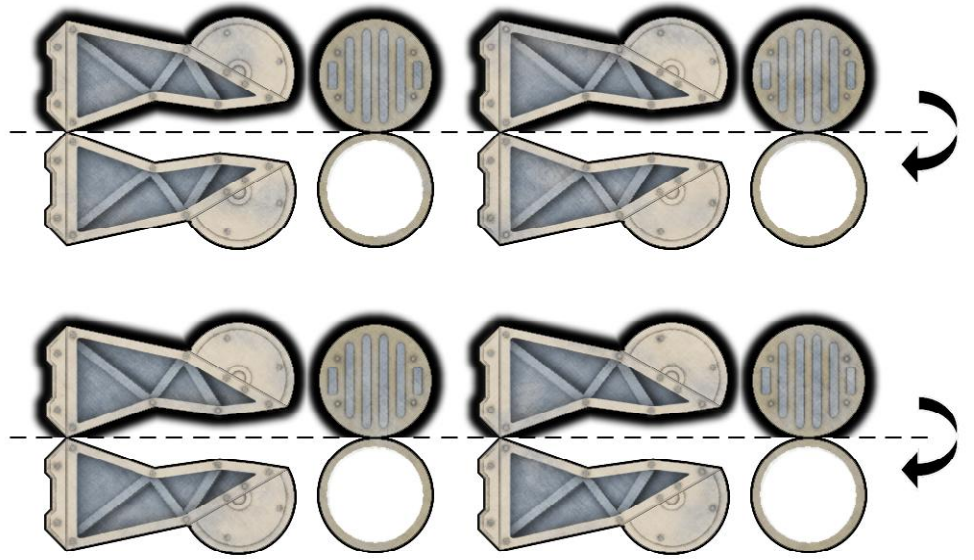

**SAMSARA
ADD ONS!**

TOPO
www.toposolitario.com