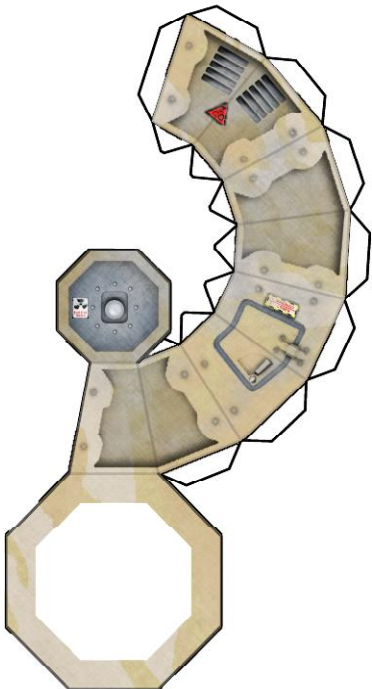

SAMBARA ADD ONS!

TOPO
www.toposolitario.com

CRANE
WITH ROBOTIC CLAW

FLOTATION TURBO FANS
(INSTEAD OF WHEELS)

REMOTE BASE
FOR SPARE
TURRETS

EXTREMELY SEXY
ENGINEERING PLOW

OUTRIGGER
JACKS

SAMBARA ADD ONS!

TOPO
www.toposolitario.com

SAMSARA ADD ONS!

TOPO
www.toposolitario.com

**SAMSARA
ADD ONS!**

TOPO
www.toposolitario.com

SAMSARA ADD ONS!

SANSARA ADD ONS!