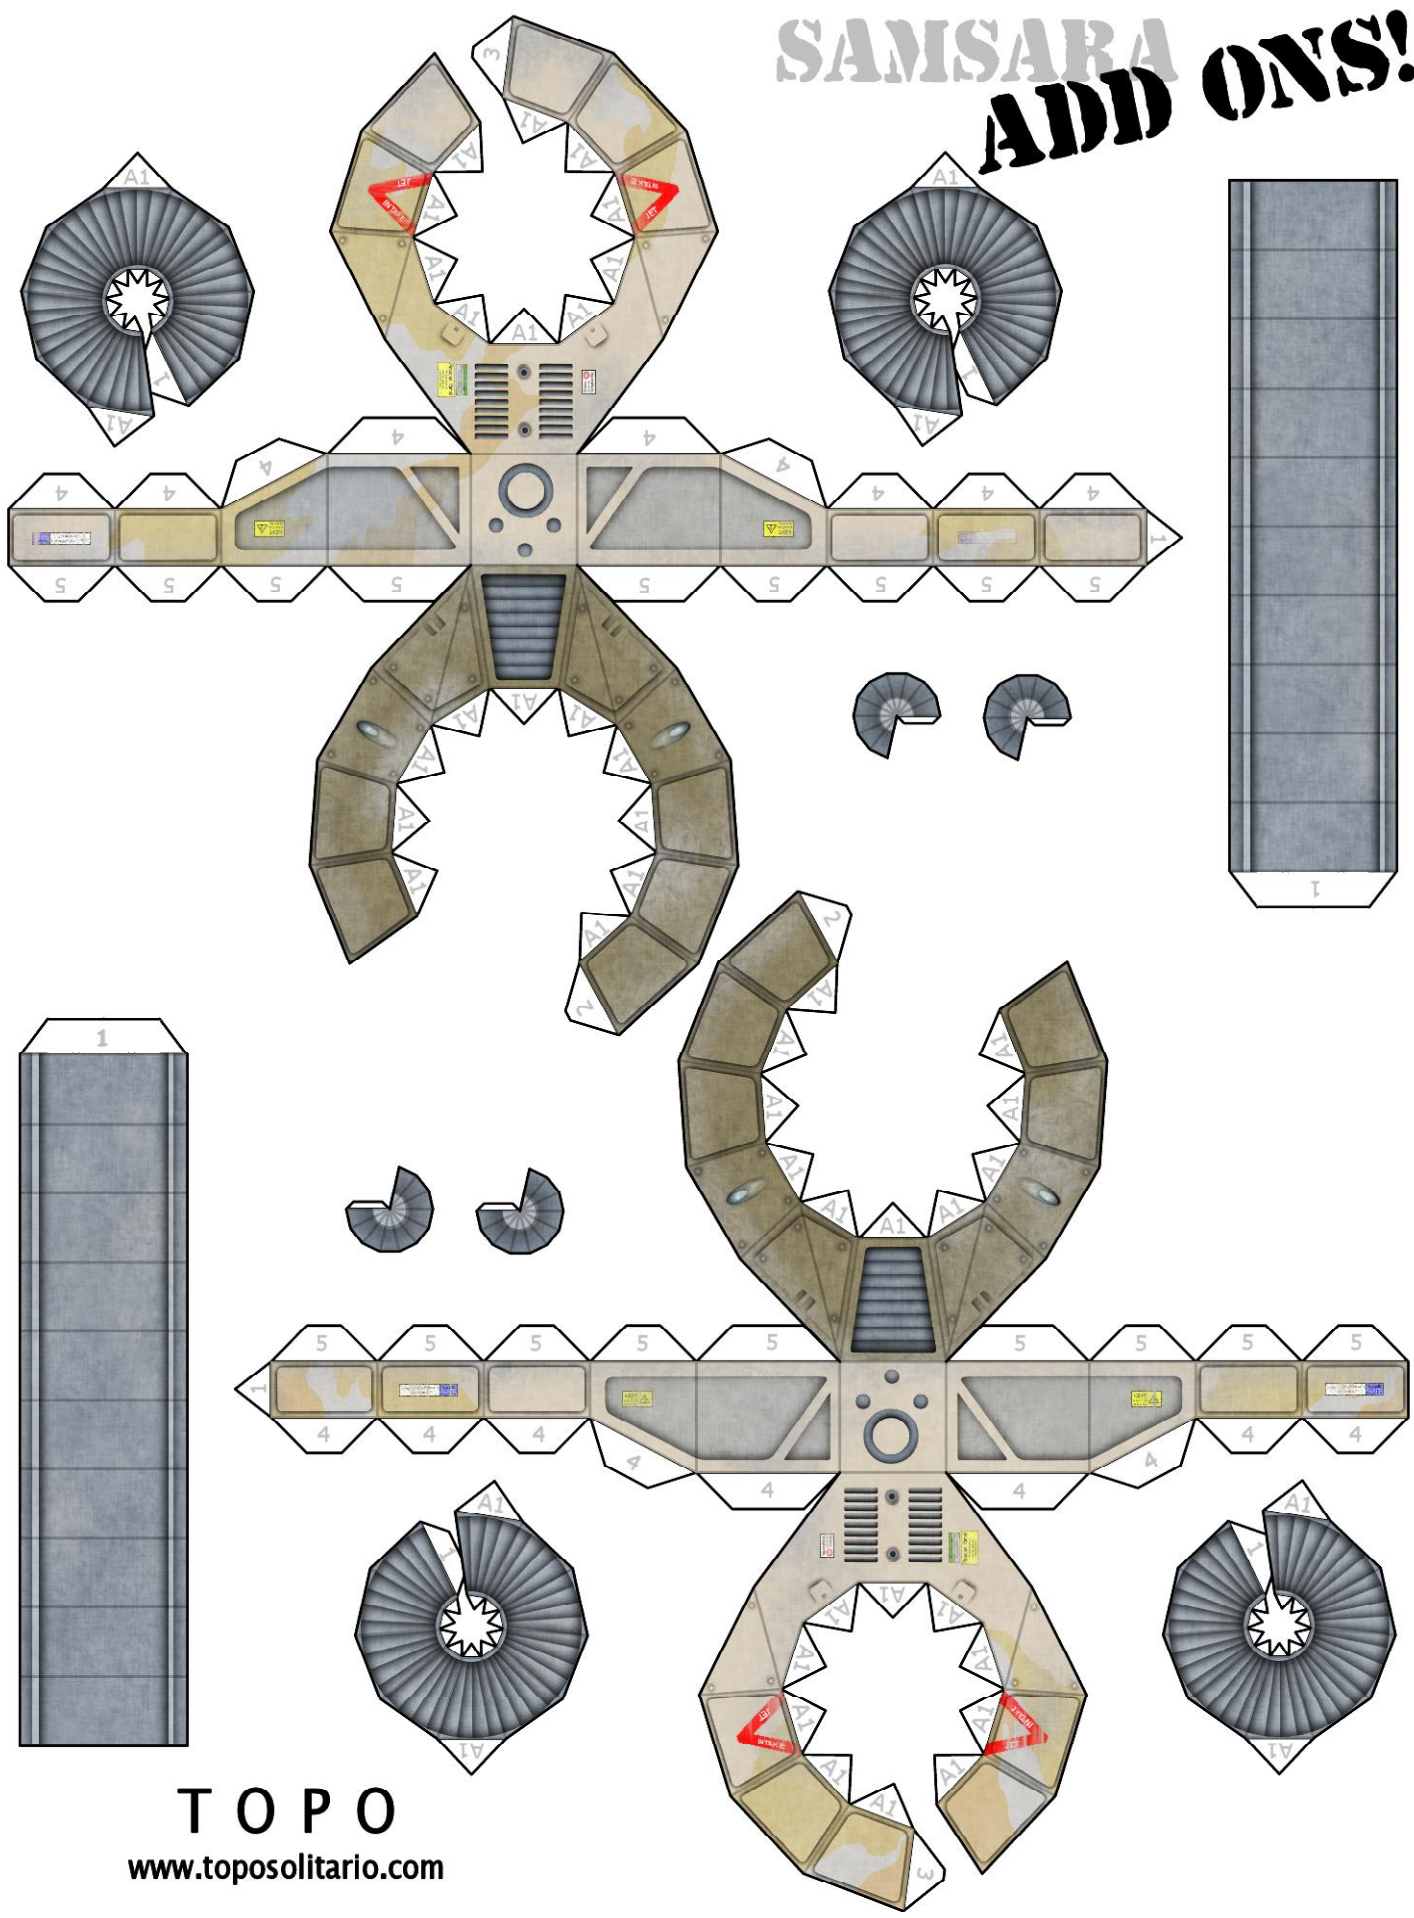

SAMBARA ADD ONS!

TOPO
www.toposolitario.com

CRANE
WITH ROBOTIC CLAW

FLOTATION TURBO FANS
(INSTEAD OF WHEELS)

REMOTE BASE
FOR SPARE
TURRETS

EXTREMELY SEXY
ENGINEERING PLOW

OUTRIGGER
JACKS

SAMBARA ADD ONS!

TOPO
www.toposolitario.com

SAMSARA ADD ONS!

TOPO
www.toposolitario.com

**SAMSARA
ADD ONS!**

TOPO
www.toposolitario.com

SAMSARA ADD ONS!

SANSARA ADD ONS!