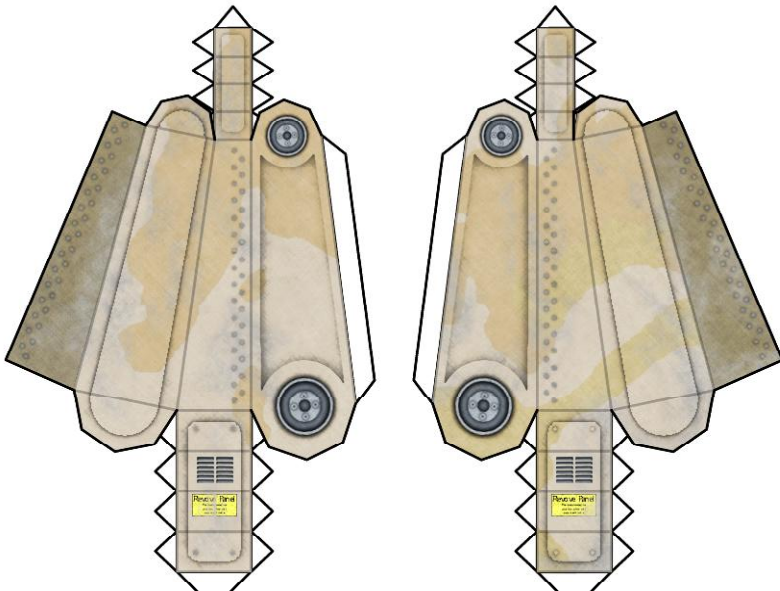

TOPO
www.toposolitario.com