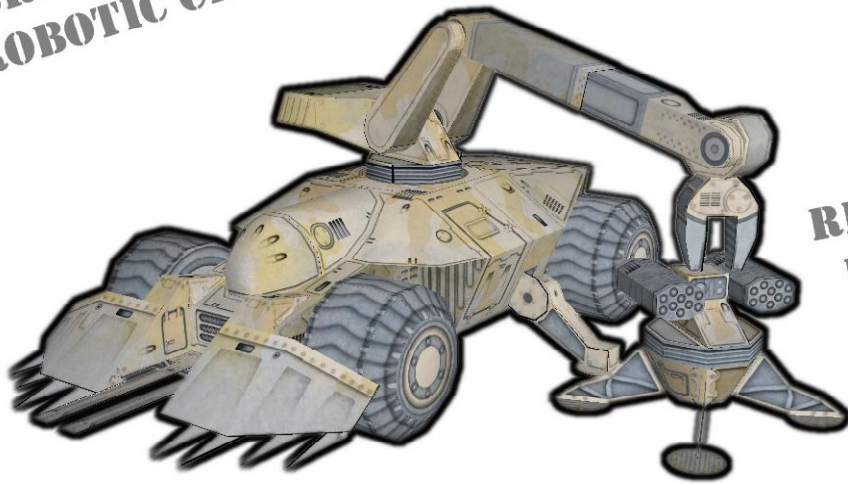

SAMBARA ADD ONS!

TOPO
www.toposolitario.com

CRANE
WITH ROBOTIC CLAW

FLOTATION TURBO FANS
(INSTEAD OF WHEELS)

REMOTE BASE
FOR SPARE
TURRETS

EXTREMELY SEXY
ENGINEERING PLOW

OUTRIGGER
JACKS

SAMBARA ADD ONS!