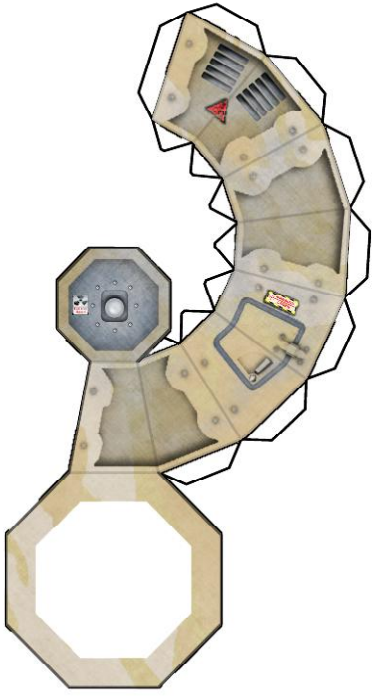

**SAMSARA
ADD ONS!**

TOPO
www.toposolitario.com