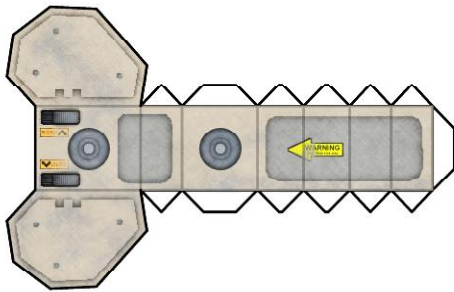

SAMBARA ADD ONS!

TOPO
www.toposolitario.com

CRANE
WITH ROBOTIC CLAW

FLOTATION TURBO FANS
(INSTEAD OF WHEELS)

REMOTE BASE
FOR SPARE
TURRETS

EXTREMELY SEXY
ENGINEERING PLOW

OUTRIGGER
JACKS

SAMBARA ADD ONS!