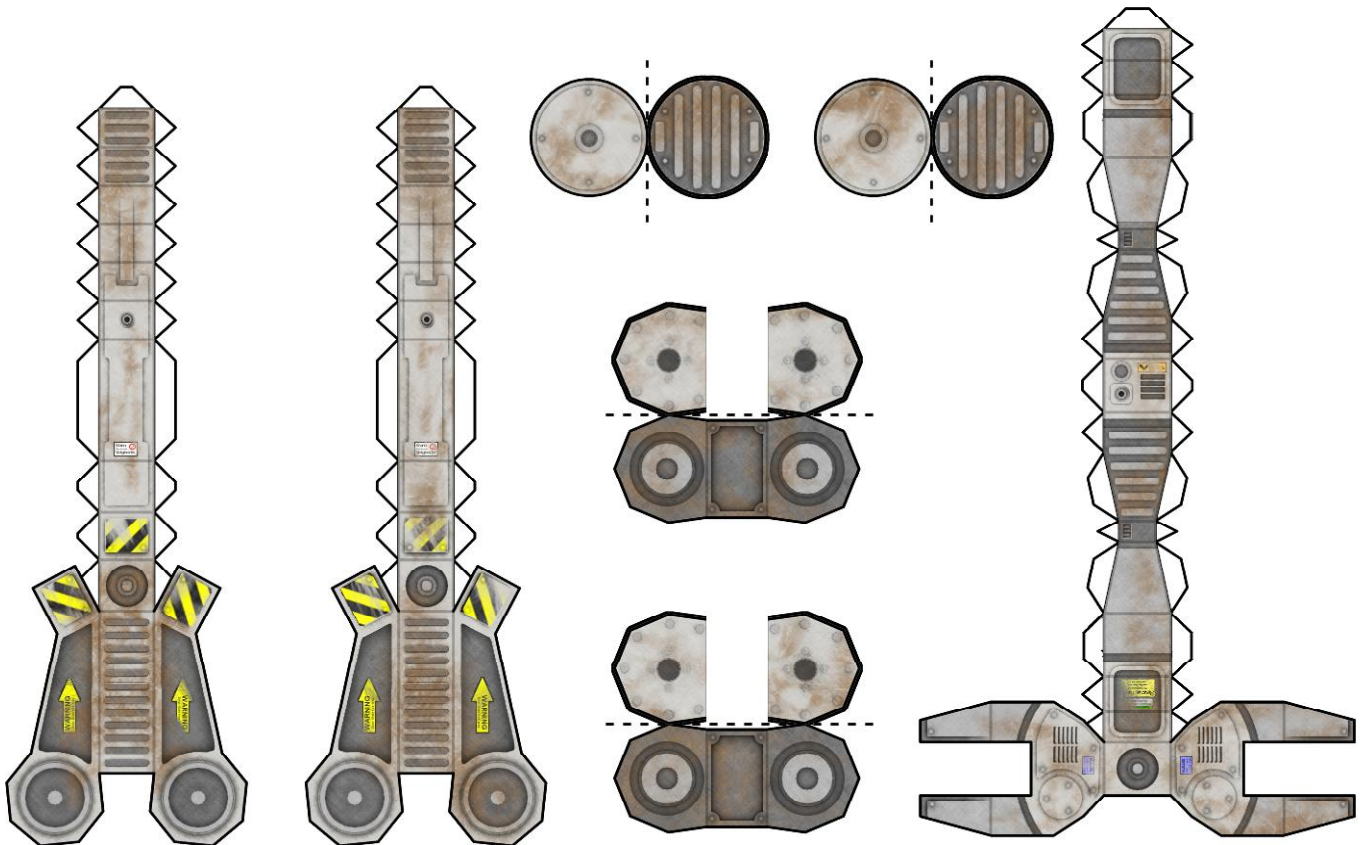

SAMBARA ADD ONS!

TOPO
www.toposolitario.com

CRANE
WITH ROBOTIC CLAW

FLOTATION TURBO FANS
(INSTEAD OF WHEELS)

REMOTE BASE
FOR SPARE
TURRETS

EXTREMELY SEXY
ENGINEERING PLOW

OUTRIGGER
JACKS

SAMBARA ADD ONS!