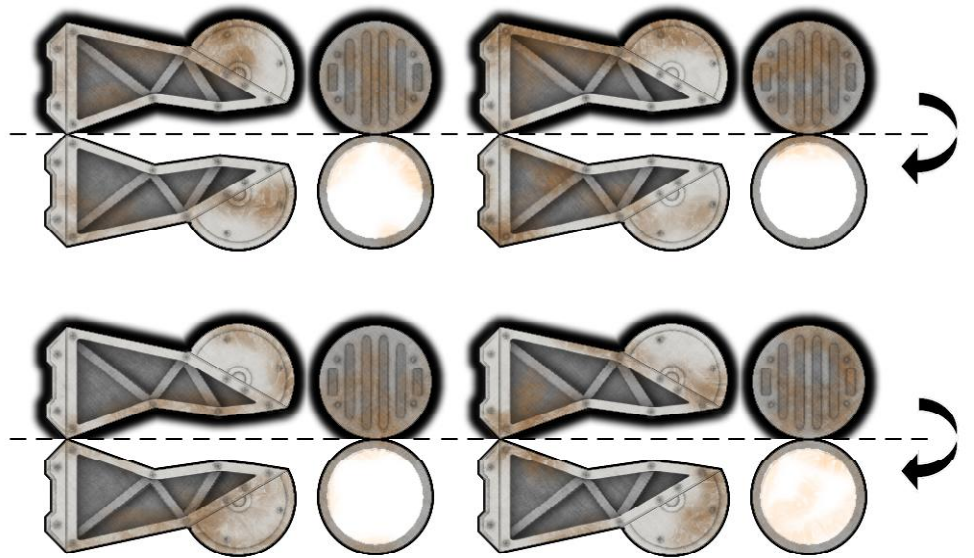

SAMBARA ADD ONS!

TOPO
www.toposolitario.com

CRANE
WITH ROBOTIC CLAW

FLOTATION TURBO FANS
(INSTEAD OF WHEELS)

REMOTE BASE
FOR SPARE
TURRETS

EXTREMELY SEXY
ENGINEERING PLOW

OUTRIGGER
JACKS

SAMBARA ADD ONS!

TOPO
www.toposolitario.com

SAMSARA ADD ONS!

TOPO
www.toposolitario.com

**SAMSARA
ADD ONS!**

T O P O
www.toposolitario.com

SAMSARA ADD ONS!

SANSARA ADD ONS!