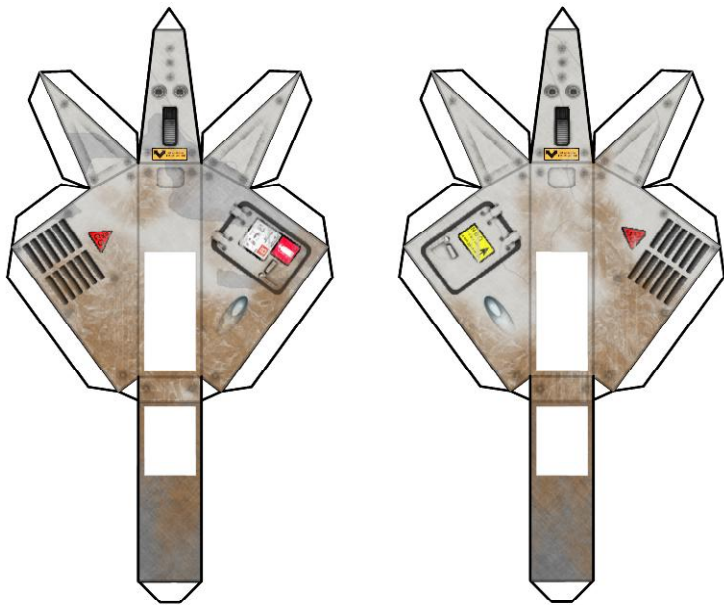

SAMSARA ADD ONS!

TOPO
www.toposolitario.com