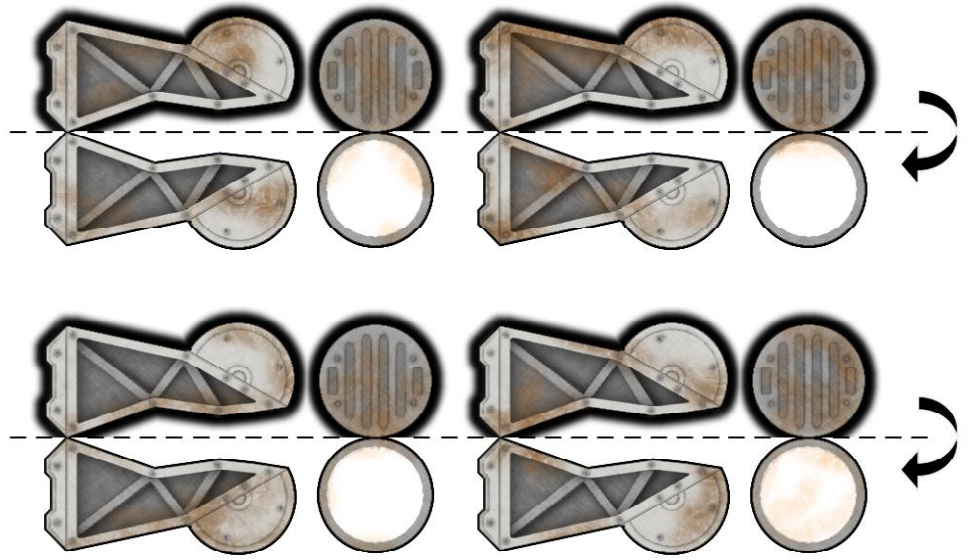

**SAMSARA
ADD ONS!**

T O P O
www.toposolitario.com