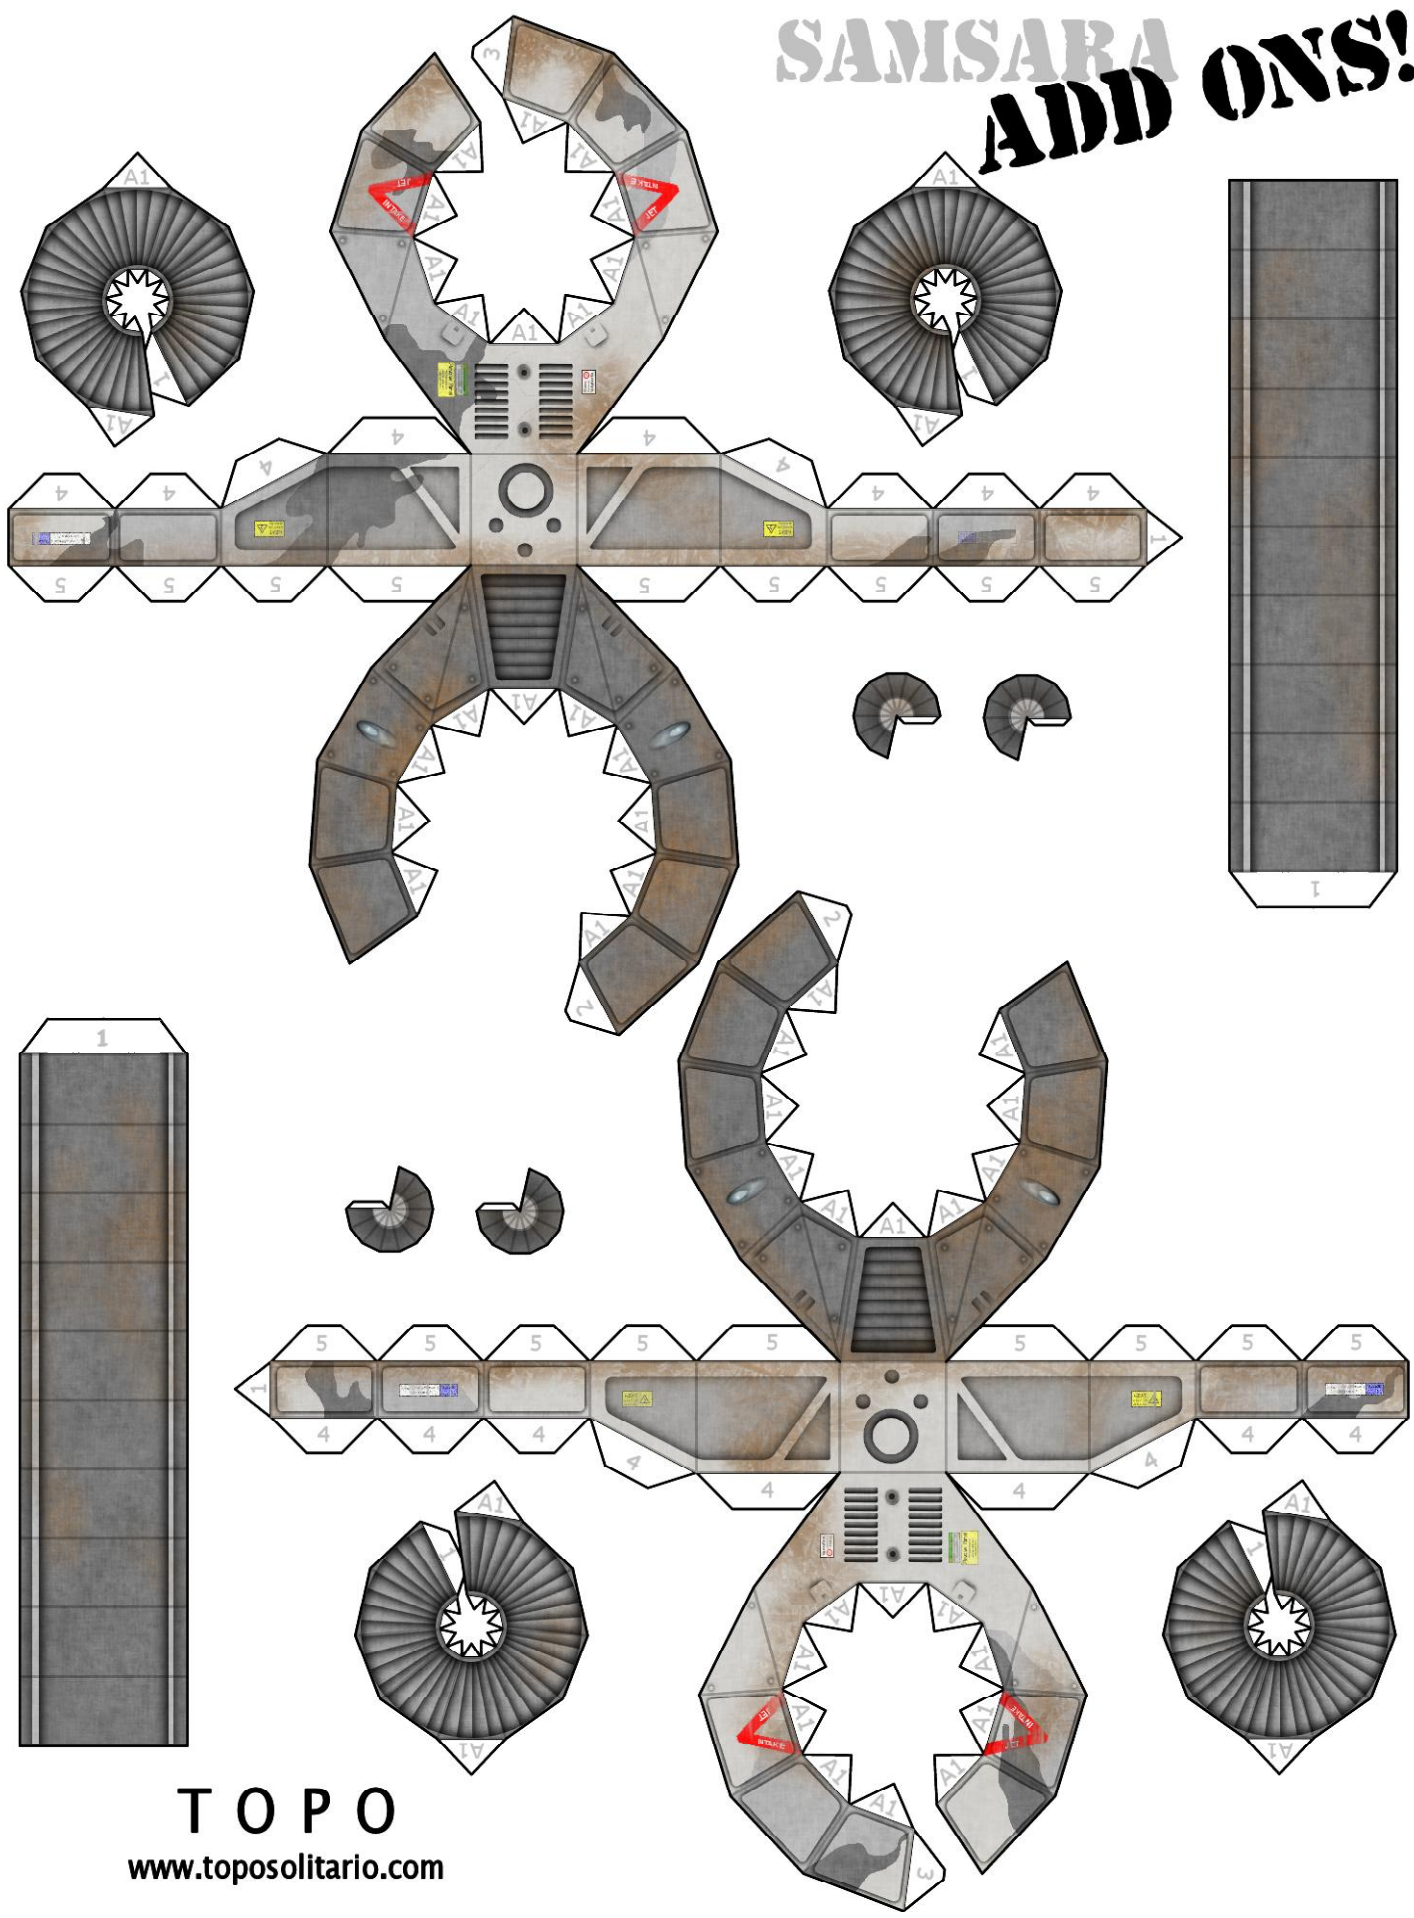

SAMBARA ADD ONS!

TOPO
www.toposolitario.com

CRANE
WITH ROBOTIC CLAW

FLOTATION TURBO FANS
(INSTEAD OF WHEELS)

REMOTE BASE
FOR SPARE
TURRETS

EXTREMELY SEXY
ENGINEERING PLOW

OUTRIGGER
JACKS

SAMBARA ADD ONS!

TOPO
www.toposolitario.com

SAMSARA ADD ONS!

TOPO
www.toposolitario.com

**SAMSARA
ADD ONS!**

T O P O
www.toposolitario.com

SAMSARA ADD ONS!

SANSARA ADD ONS!