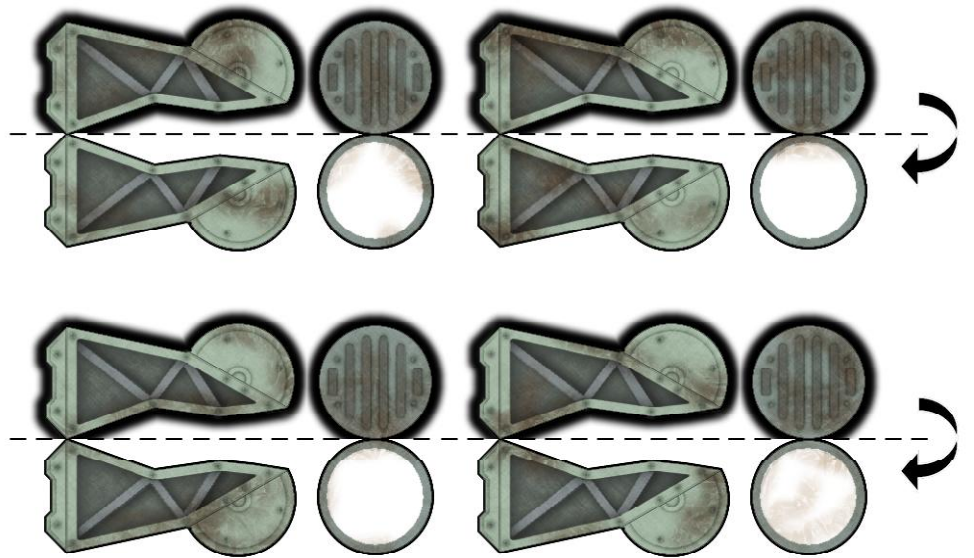

**SAMSARA
ADD ONS!**

T O P O
www.toposolitario.com