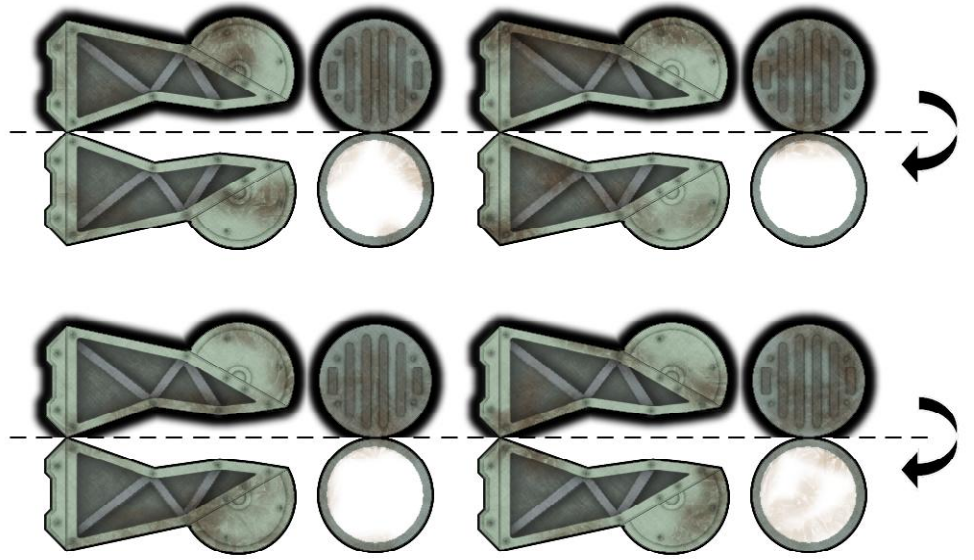

**SAMSARA
ADD ONS!**

T O P O
www.toposolitario.com