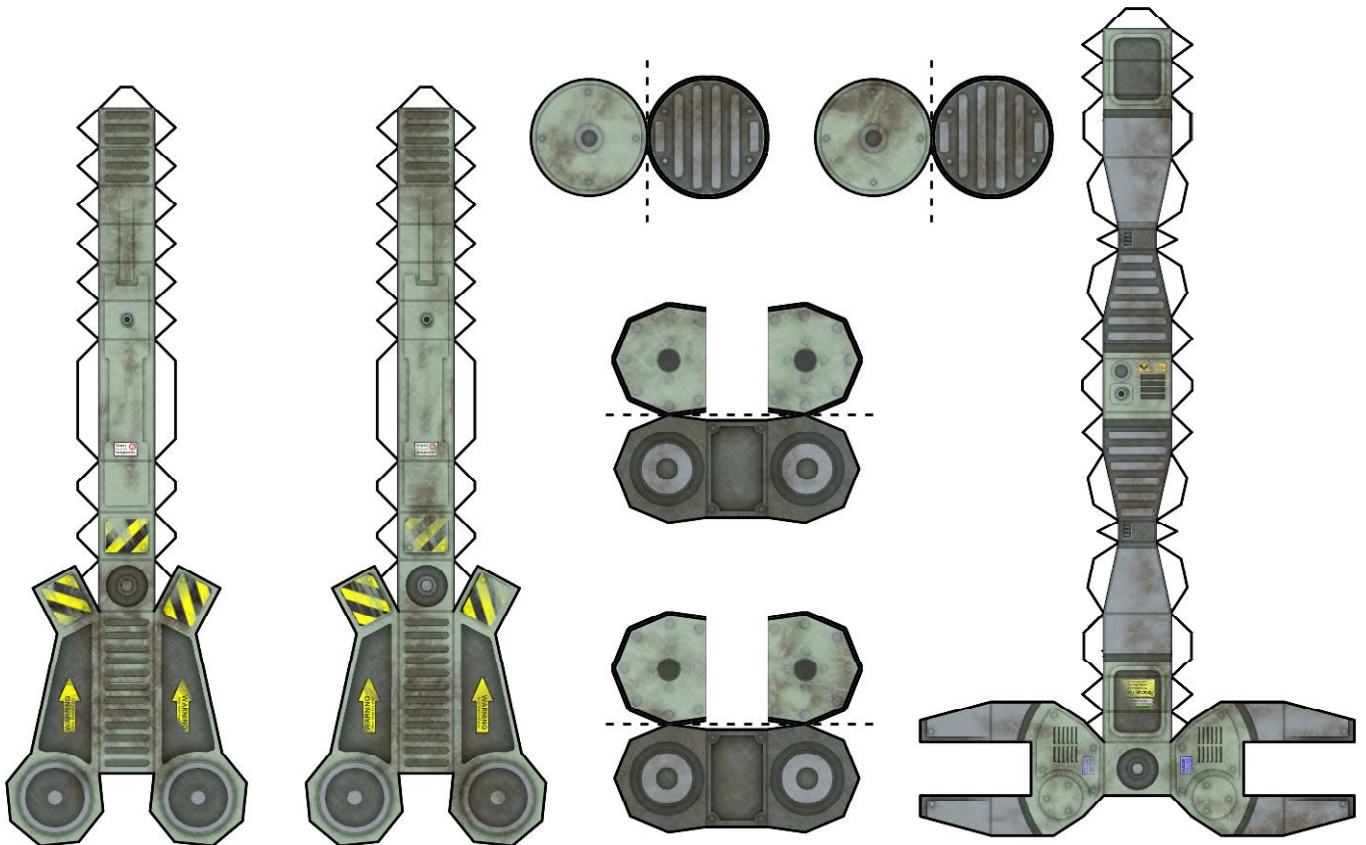

SAMBARA ADD ONS!

TOPO
www.toposolitario.com

CRANE
WITH ROBOTIC CLAW

FLOTATION TURBO FANS
(INSTEAD OF WHEELS)

REMOTE BASE
FOR SPARE
TURRETS

EXTREMELY SEXY
ENGINEERING PLOW

OUTRIGGER
JACKS

SAMBARA ADD ONS!