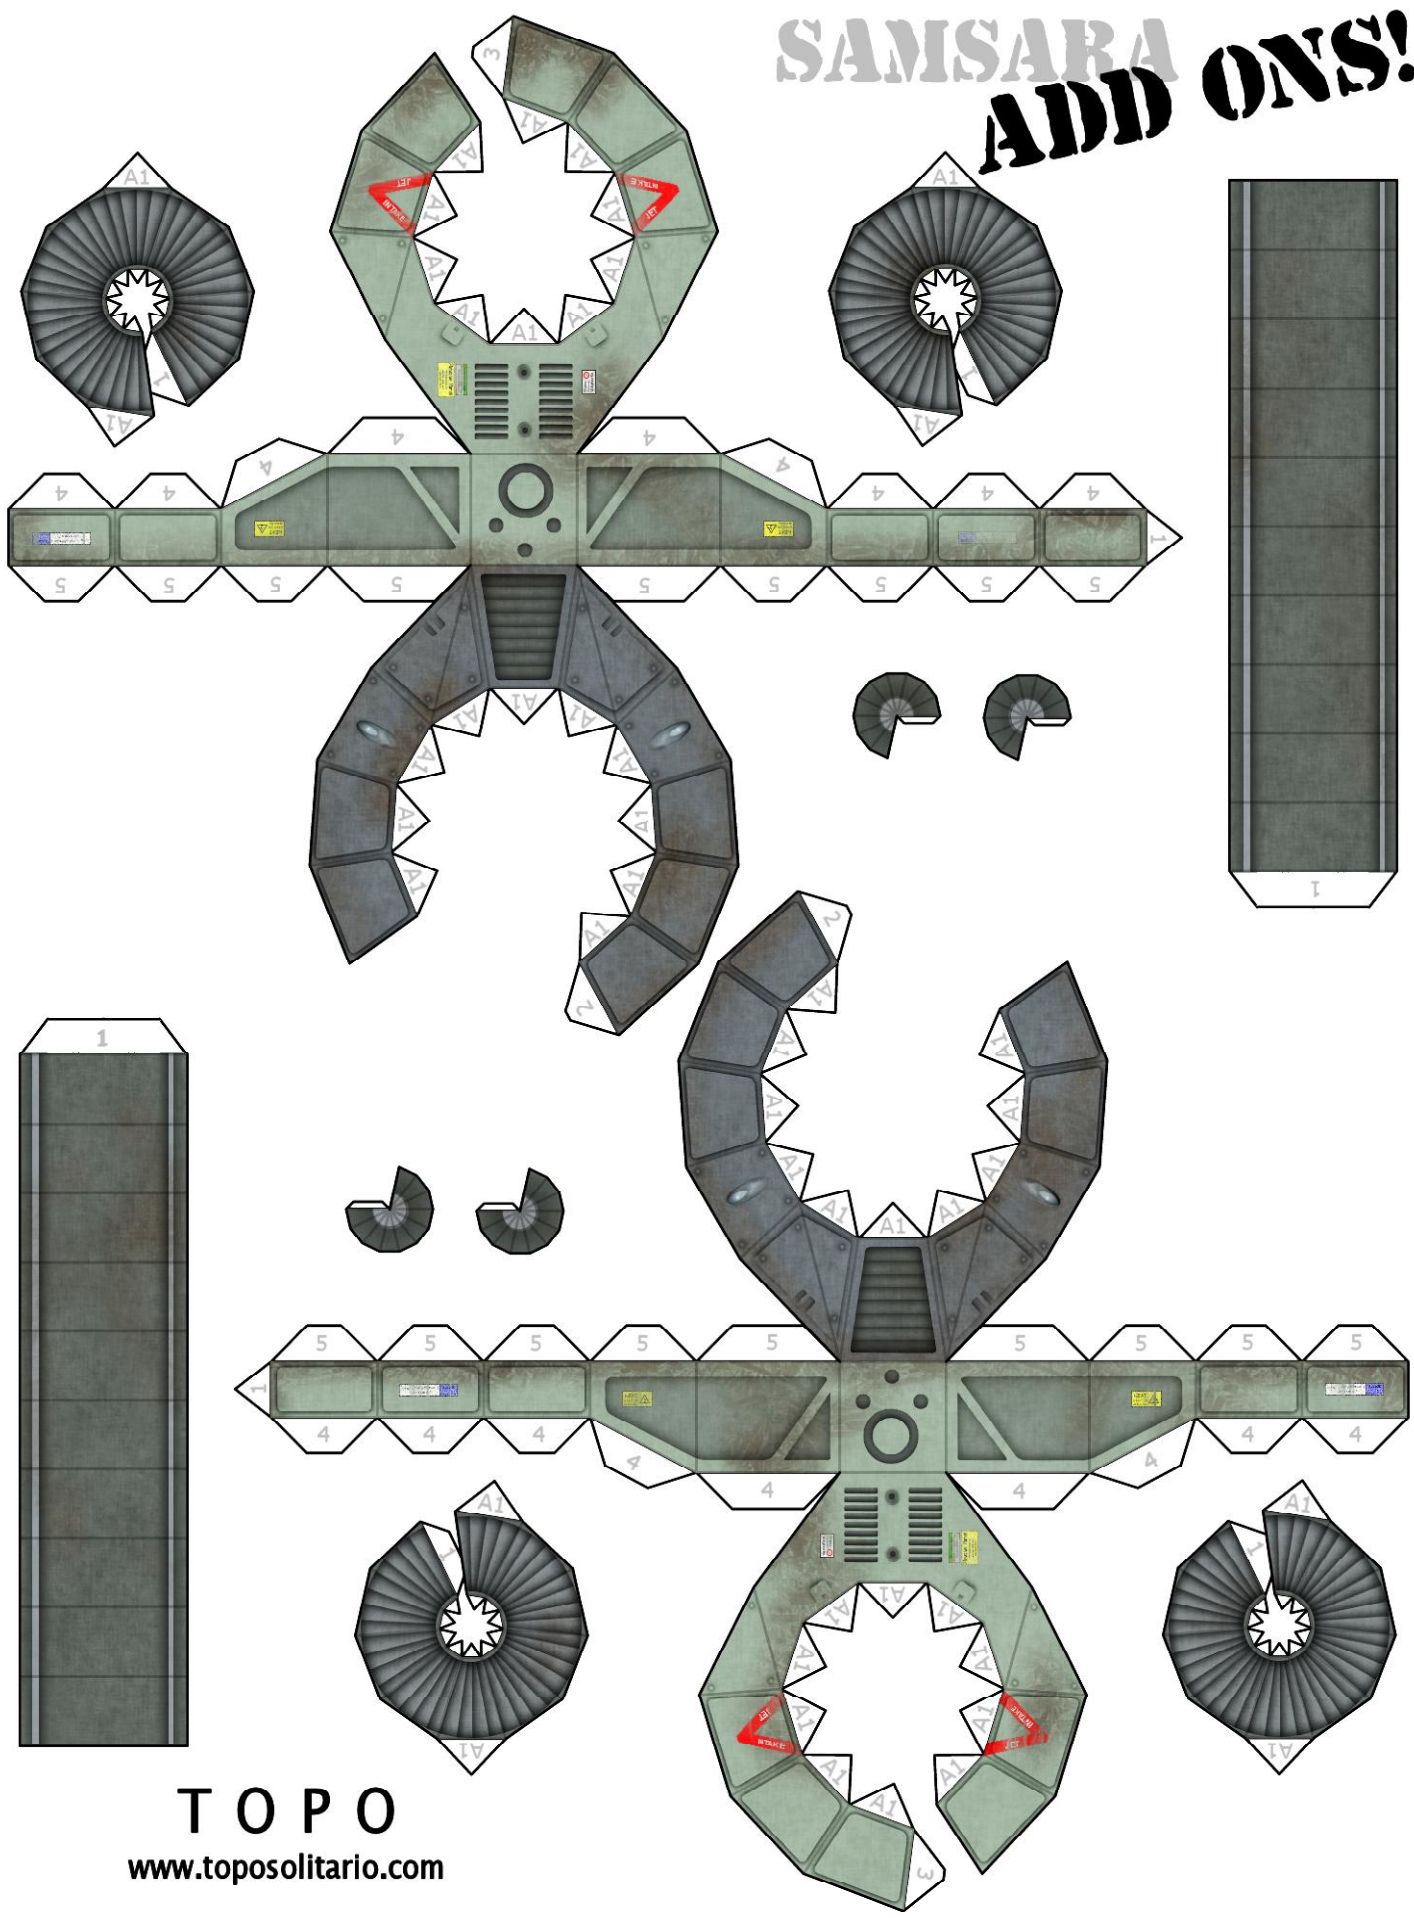

SAMBARA ADD ONS!

TOPO
www.toposolitario.com

CRANE
WITH ROBOTIC CLAW

FLOTATION TURBO FANS
(INSTEAD OF WHEELS)

REMOTE BASE
FOR SPARE
TURRETS

EXTREMELY SEXY
ENGINEERING PLOW

OUTRIGGER
JACKS

SAMBARA ADD ONS!

TOPO
www.toposolitario.com

SAMSARA ADD ONS!

TOPO
www.toposolitario.com

**SAMSARA
ADD ONS!**

T O P O
www.toposolitario.com

SANSARA ADD ONS!

SANSARA ADD ONS!