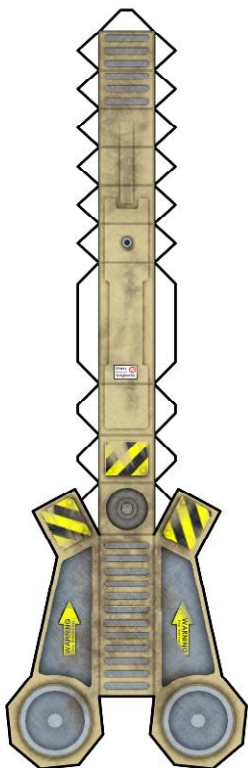

# SAMBARA ADD ONS!

TOPO  
[www.toposolitario.com](http://www.toposolitario.com)

CRANE  
WITH ROBOTIC CLAW

FLOTATION TURBO FANS  
(INSTEAD OF WHEELS)

REMOTE BASE  
FOR SPARE  
TURRETS

EXTREMELY SEXY  
ENGINEERING PLOW

OUTRIGGER  
JACKS