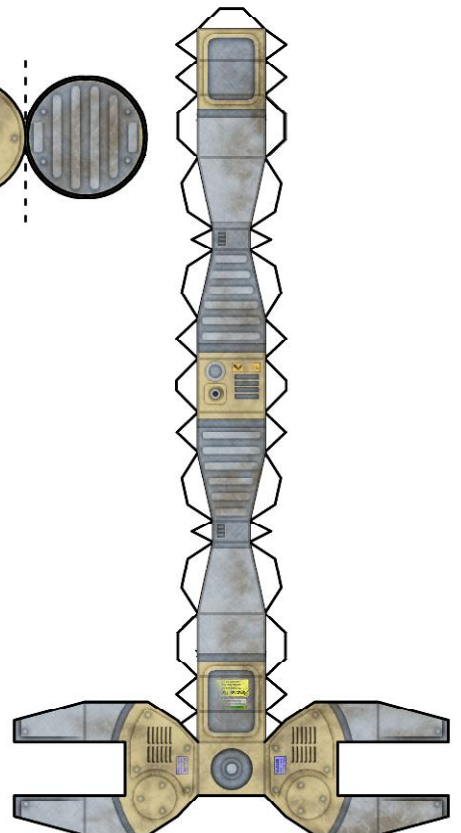

# SAMBARA ADD ONS!

TOPO  
[www.toposolitario.com](http://www.toposolitario.com)

CRANE  
WITH ROBOTIC CLAW

FLOTATION TURBO FANS  
(INSTEAD OF WHEELS)

REMOTE BASE  
FOR SPARE  
TURRETS

EXTREMELY SEXY  
ENGINEERING PLOW

OUTRIGGER  
JACKS