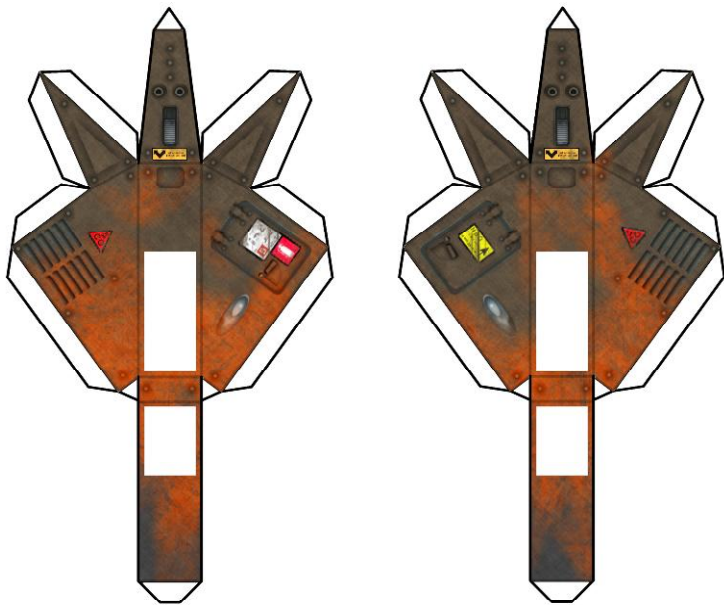

SAMSARA ADD ONS!

TOPO
www.toposolitario.com