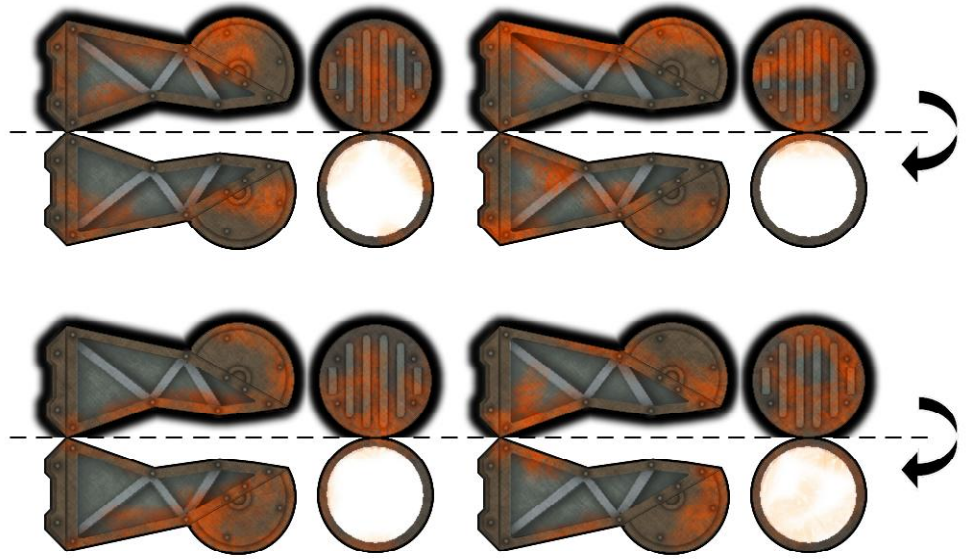

**SAMSARA
ADD ONS!**

TOPO
www.toposolitario.com