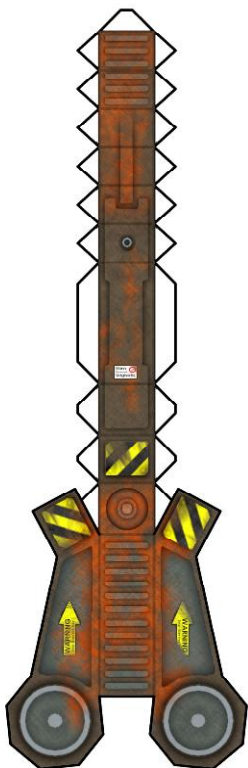

SAMBARA ADD ONS!

TOPO
www.toposolitario.com

CRANE
WITH ROBOTIC CLAW

FLOTATION TURBO FANS
(INSTEAD OF WHEELS)

REMOTE BASE
FOR SPARE
TURRETS

EXTREMELY SEXY
ENGINEERING PLOW

OUTRIGGER
JACKS

SAMBARA ADD ONS!