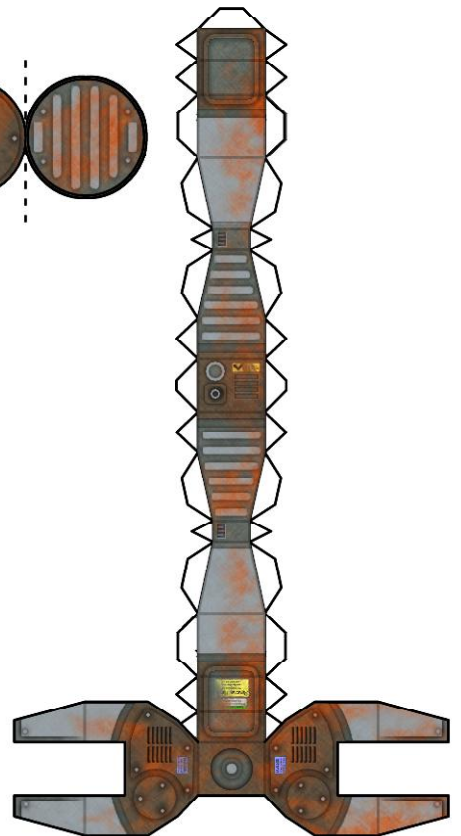

SAMBARA ADD ONS!

TOPO
www.toposolitario.com

CRANE
WITH ROBOTIC CLAW

FLOTATION TURBO FANS
(INSTEAD OF WHEELS)

REMOTE BASE
FOR SPARE
TURRETS

EXTREMELY SEXY
ENGINEERING PLOW

OUTRIGGER
JACKS

SAMBARA ADD ONS!